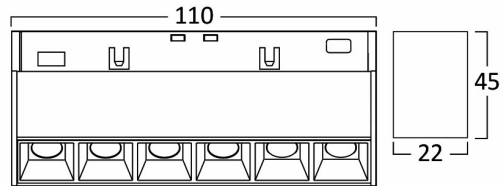

PRODUCT DATASHEET

MODEL NO BD60-01111

DESCRIPTION BRY-LNS110-6W-48VDC-4000K-BLC-MAG. LINEAR