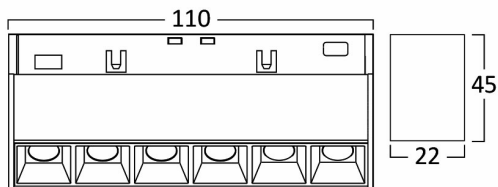

PRODUCT DATASHEET

MODEL NO BD60-01111

DESCRIPTION BRY-LNS110-6W-48VDC-4000K-BLC-MAG. LINEAR

General Characteristics

| | | |
|--------------|---|----------------|
| Model No | : | BD60-01111 |
| Main Family | : | Track Lighting |
| Sub Family | : | LED Magnetic |
| Type | : | Track |
| Body Color | : | Black |
| Lamp Shape | : | Directional |
| Dimmable | : | Not-Dimmable |
| Light Source | : | LED |
| Socket | : | Magnetic |
| Warranty | : | 3 years |
| Class | : | Class III |
| IP | : | IP20 |

Package Informations

| | | |
|---------|---|---------------|
| N.W. | : | 1,80 kgs |
| G.W. | : | 2,20 kgs |
| PCS/CTN | : | 24 pcs |
| Length | : | 220 mm |
| Width | : | 140 mm |
| Height | : | 190 mm |
| EAN | : | 5949097723056 |

Product Characteristics

| | | |
|-----------------------------|---|---------------|
| Wattage | : | 6 w |
| Color Temperature | : | 4000K |
| Quse Lumen | : | 440 lm |
| Color Rendering Index (CRI) | : | >90 |
| Energy Efficiency Level | : | G |
| Beam Angle | : | 24° Degrees |
| Color Category | : | Natural White |

Dimensions & Weight

| | | |
|-----------|---|--------|
| P. Length | : | 110 mm |
| P. Width | : | 22 mm |
| P. Height | : | 45 mm |
| Weight | : | 75 gr |