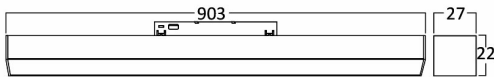

PRODUCT DATASHEET

MODEL NO BD60-00901

DESCRIPTION BRY-LNR900-36W-48VDC-3000K-BLC-MAG. LINEAR

General Characteristics

Model No	:	BD60-00901
Main Family	:	Track Lighting
Sub Family	:	LED Magnetic
Type	:	Track
Body Color	:	Black
Lamp Shape	:	Non-Directional
Dimmable	:	Not-Dimmable
Light Source	:	LED
Socket	:	Magnetic
Warranty	:	3 years
Class	:	Class III
IP	:	IP20

Electrical Characteristics

Lifetime	:	30000 h
Voltage	:	48VDC
Power Factor	:	>0,9
Material	:	Aluminium
Working Temperature	:	-20 C+40 C

Package Informations

N.W.	:	4,60 kgs
G.W.	:	5,80 kgs
PCS/CTN	:	12 pcs
Length	:	930 mm
Width	:	175 mm
Height	:	130 mm
EAN	:	5949097723025

Product Characteristics

Wattage	:	36 w
Color Temperature	:	3000K
Quse Lumen	:	3890 lm
Color Rendering Index (CRI)	:	>90
Energy Efficiency Level	:	F
Beam Angle	:	120° Degrees
Color Category	:	Warm White

Dimensions & Weight

P. Length	:	903 mm
P. Width	:	22 mm
P. Height	:	27 mm
Weight	:	380 gr