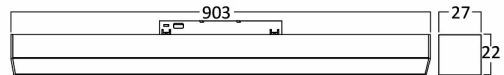

PRODUCT DATASHEET

MODEL NO BD60-00901

DESCRIPTION BRY-LNR900-36W-48VDC-3000K-BLC-MAG. LINEAR

General Characteristics

Model No	:	BD60-00901
Main Family	:	Track Lighting
Sub Family	:	LED Magnetic
Type	:	Track
Body Color	:	Black
Lamp Shape	:	Non-Directional
Dimmable	:	Not-Dimmable
Light Source	:	LED
Socket	:	Magnetic
Warranty	:	3 years
Class	:	Class III
IP	:	IP20

Electrical Characteristics

Lifetime	:	30000 h
Voltage	:	48VDC
Power Factor	:	>0,9
Material	:	Aluminium
Working Temperature	:	-20 C+40 C

Package Informations

N.W.	:	4,60 kgs
G.W.	:	5,80 kgs
PCS/CTN	:	12 pcs
Length	:	930 mm
Width	:	175 mm
Height	:	130 mm
EAN	:	5949097723025

Product Characteristics

Wattage	:	36 w
Color Temperature	:	3000K
Quse Lumen	:	3890 lm
Color Rendering Index (CRI)	:	>90
Energy Efficiency Level	:	F
Beam Angle	:	120° Degrees
Color Category	:	Warm White

Dimensions & Weight

P. Length	:	903 mm
P. Width	:	22 mm
P. Height	:	27 mm
Weight	:	380 gr