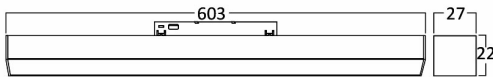

PRODUCT DATASHEET

MODEL NO BD60-00681

DESCRIPTION BRY-LNR600-18W-48VDC-3IN1-BLC-MAG. LINEAR

General Characteristics

Model No	:	BD60-00681
Main Family	:	Track Lighting
Sub Family	:	LED Magnetic
Type	:	Schuko Socket
Body Color	:	Black
Lamp Shape	:	Non-Directional
Dimmable	:	Not-Dimmable
Light Source	:	LED
Socket	:	Magnetic
Warranty	:	3 years
Class	:	Class III
IP	:	IP20

Electrical Characteristics

Lifetime (at 2.7 h/day)	:	30000 h
Voltage	:	48VDC
Power Factor	:	>0,9
Material	:	Aluminium
Working Temperature	:	-20 C+40 C
Current	:	16 A

Package Informations

N.W.	:	5,10 kgs
G.W.	:	6,30 kgs
PCS/CTN	:	20 pcs
Length	:	630 mm
Width	:	220 mm
Height	:	160 mm
EAN	:	5949097736322

Product Characteristics

Wattage	:	18 w
Color Temperature	:	3IN1
Quse Lumen	:	1850 lm
Color Rendering Index (CRI)	:	>90
Energy Efficiency Level	:	F
Beam Angle	:	120° Degrees
Color Category	:	3IN1

Dimensions & Weight

P. Length	:	603 mm
P. Width	:	22 mm
P. Height	:	27 mm
Weight	:	255 gr