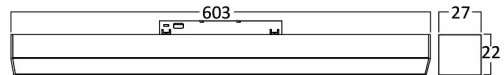

PRODUCT DATASHEET

MODEL NO BD60-00681

DESCRIPTION BRY-LNR600-18W-48VDC-3IN1-BLC-MAG. LINEAR