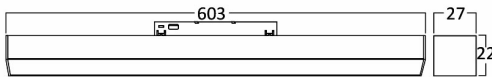

PRODUCT DATASHEET

MODEL NO BD60-00611

DESCRIPTION BRY-LNR600-18W-48VDC-4000K-BLC-MAG. LINEAR

General Characteristics

Model No	:	BD60-00611
Main Family	:	Track Lighting
Sub Family	:	LED Magnetic
Type	:	Track
Body Color	:	Black
Lamp Shape	:	Non-Directional
Dimmable	:	Not-Dimmable
Light Source	:	LED
Socket	:	Magnetic
Warranty	:	3 years
Class	:	Class III
IP	:	IP20

Electrical Characteristics

Lifetime	:	30000 h
Voltage	:	48VDC
Power Factor	:	>0,9
Material	:	Aluminium
Working Temperature	:	-20 C+40 C

Package Informations

N.W.	:	5,10 kgs
G.W.	:	6,30 kgs
PCS/CTN	:	20 pcs
Length	:	630 mm
Width	:	220 mm
Height	:	160 mm
EAN	:	5949097723018

Product Characteristics

Wattage	:	18 w
Color Temperature	:	4000K
Quse Lumen	:	1850 lm
Color Rendering Index (CRI)	:	>90
Energy Efficiency Level	:	F
Beam Angle	:	120° Degrees
Color Category	:	Natural White

Dimensions & Weight

P. Length	:	603 mm
P. Width	:	22 mm
P. Height	:	27 mm
Weight	:	255 gr