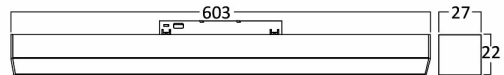

PRODUCT DATASHEET

MODEL NO BD60-00601

DESCRIPTION BRY-LNR600-18W-48VDC-3000K-BLC-MAG. LINEAR

General Characteristics

Model No	:	BD60-00601
Main Family	:	Track Lighting
Sub Family	:	LED Magnetic
Type	:	Track
Body Color	:	Black
Lamp Shape	:	Non-Directional
Dimmable	:	Not-Dimmable
Light Source	:	LED
Socket	:	Magnetic
Warranty	:	3 years
Class	:	Class III
IP	:	IP20

Electrical Characteristics

Lifetime	:	30000 h
Voltage	:	48VDC
Power Factor	:	>0,9
Material	:	Aluminium
Working Temperature	:	-20 C+40 C

Package Informations

N.W.	:	5,10 kgs
G.W.	:	6,30 kgs
PCS/CTN	:	20 pcs
Length	:	630 mm
Width	:	220 mm
Height	:	160 mm
EAN	:	5949097723001

Product Characteristics

Wattage	:	18 w
Color Temperature	:	3000K
Quse Lumen	:	1850 lm
Color Rendering Index (CRI)	:	>90
Energy Efficiency Level	:	F
Beam Angle	:	120° Degrees
Color Category	:	Warm White

Dimensions & Weight

P. Length	:	603 mm
P. Width	:	22 mm
P. Height	:	27 mm
Weight	:	255 gr