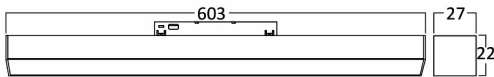

PRODUCT DATASHEET

MODEL NO BD60-00601

DESCRIPTION BRY-LNR600-18W-48VDC-3000K-BLC-MAG. LINEAR

General Characteristics

Model No	:	BD60-00601
Main Family	:	Track Lighting
Sub Family	:	LED Magnetic
Type	:	Track
Body Color	:	Black
Lamp Shape	:	Non-Directional
Dimmable	:	Not-Dimmable
Light Source	:	LED
Socket	:	Magnetic
Warranty	:	3 years
Class	:	Class III
IP	:	IP20

Electrical Characteristics

Lifetime	:	30000 h
Voltage	:	48VDC
Power Factor	:	>0,9
Material	:	Aluminium
Working Temperature	:	-20 C+40 C

Package Informations

N.W.	:	5,10 kgs
G.W.	:	6,30 kgs
PCS/CTN	:	20 pcs
Length	:	630 mm
Width	:	220 mm
Height	:	160 mm
EAN	:	5949097723001

Product Characteristics

Wattage	:	18 w
Color Temperature	:	3000K
Quse Lumen	:	1850 lm
Color Rendering Index (CRI)	:	>90
Energy Efficiency Level	:	F
Beam Angle	:	120° Degrees
Color Category	:	Warm White

Dimensions & Weight

P. Length	:	603 mm
P. Width	:	22 mm
P. Height	:	27 mm
Weight	:	255 gr