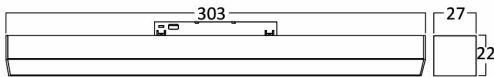

PRODUCT DATASHEET

MODEL NO BD60-00311

DESCRIPTION BRY-LNR300-10W-48VDC-4000K-BLC-MAG. LINEAR

General Characteristics

Model No	:	BD60-00311
Main Family	:	Track Lighting
Sub Family	:	LED Magnetic
Type	:	Track
Body Color	:	Black
Lamp Shape	:	Non-Directional
Dimmable	:	Not-Dimmable
Light Source	:	LED
Socket	:	Magnetic
Warranty	:	3 years
Class	:	Class III
IP	:	IP20

Electrical Characteristics

Lifetime	:	30000 h
Voltage	:	48VDC
Power Factor	:	>0,9
Material	:	Aluminium
Working Temperature	:	-20 C+40 C

Package Informations

N.W.	:	3,00 kgs
G.W.	:	3,70 kgs
PCS/CTN	:	20 pcs
Length	:	330 mm
Width	:	220 mm
Height	:	160 mm
EAN	:	5949097722998

Product Characteristics

Wattage	:	10 w
Color Temperature	:	4000K
Quse Lumen	:	950 lm
Color Rendering Index (CRI)	:	>90
Energy Efficiency Level	:	F
Beam Angle	:	120° Degrees
Color Category	:	Natural White

Dimensions & Weight

P. Length	:	303 mm
P. Width	:	22 mm
P. Height	:	27 mm
Weight	:	150 gr