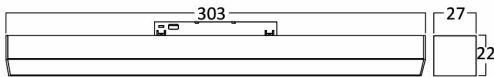

PRODUCT DATASHEET

MODEL NO BD60-00301

DESCRIPTION BRY-LNR300-10W-48VDC-3000K-BLC-MAG. LINEAR

General Characteristics

Model No	:	BD60-00301
Main Family	:	Track Lighting
Sub Family	:	LED Magnetic
Type	:	Track
Body Color	:	Black
Lamp Shape	:	Non-Directional
Dimmable	:	Not-Dimmable
Light Source	:	LED
Socket	:	Magnetic
Warranty	:	3 years
Class	:	Class III
IP	:	IP20

Electrical Characteristics

Lifetime	:	30000 h
Voltage	:	48VDC
Power Factor	:	>0,9
Material	:	Aluminium
Working Temperature	:	-20 C+40 C

Package Informations

N.W.	:	3,00 kgs
G.W.	:	3,70 kgs
PCS/CTN	:	20 pcs
Length	:	330 mm
Width	:	220 mm
Height	:	160 mm
EAN	:	5949097722981

Product Characteristics

Wattage	:	10 w
Color Temperature	:	3000K
Quse Lumen	:	950 lm
Color Rendering Index (CRI)	:	>90
Energy Efficiency Level	:	F
Beam Angle	:	120° Degrees
Color Category	:	Warm White

Dimensions & Weight

P. Length	:	303 mm
P. Width	:	22 mm
P. Height	:	27 mm
Weight	:	150 gr