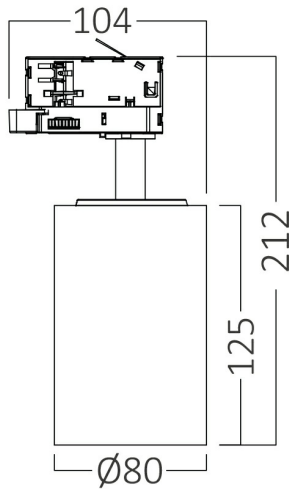

Braytron

PRODUCT DATASHEET

MODEL NO BD40-00781

DESCRIPTION BRY-SHOPLINE-P30-30W-4WRS-BLC-3IN1-TRACKLIGHT

Braytron

LED TRACKLIGHT

MODEL NO: BD40-00781

30w - 3420lm

3CCT SWITCH

4 WIRES

BRAYTRON SRL

Bulavardul iuliu maniu, Nr.616, Sector 6, 061129, Bucuresti-ROMANIA

info@braytron.com

www.braytron.com

General Characteristics

Model No	:	BD40-00781
Main Family	:	Track Lighting
Sub Family	:	LED Tracklight
Type	:	Track
Body Color	:	Black-Black
Lamp Shape	:	Directional
Socket	:	4 WIRES
Warranty	:	2 Years
Class	:	CLASS II
IP	:	IP20

Electrical Characteristics

Lifetime	:	20000 h
Voltage	:	220-240V 50/60Hz
Power Factor	:	>0,9
Material	:	Aluminium+PC
Working Temperature	:	-20°C ~ +40°C

Package Informations

N.W.	:	8,6 kgs
G.W.	:	10,55 kgs
PCS/CTN	:	20
Length	:	44,5 cm
Width	:	45 cm
Height	:	23,3 cm
EAN	:	5949097739453

Product Characteristics

Wattage	:	30 w
Color Temperature	:	3IN1
Quse Lumen	:	3420 lm
Color Rendering Index (CRI)	:	≥80
Energy Efficiency Level	:	E
Beam Angle	:	24°

Dimensions & Weight

Diameter	:	80 mm
P. Height	:	212 mm
Weight	:	445 gr