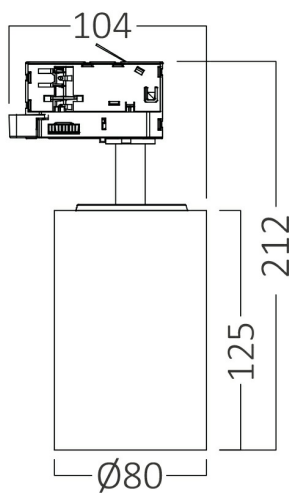

PRODUCT DATASHEET

MODEL NO BD40-00781

DESCRIPTION BRY-SHOPLINE-P30-30W-4WRS-BLC-3IN1-TRACKLIGHT

General Characteristics

Model No	:	BD40-00781
Main Family	:	Track Lighting
Sub Family	:	LED Tracklight
Type	:	Schuko Socket
Body Color	:	Black
Lamp Shape	:	Directional
Dimmable	:	Not-Dimmable
Light Source	:	LED
Socket	:	4 Wires
Warranty	:	2 years
Class	:	Class II
IP	:	IP20

Electrical Characteristics

Lifetime	:	20000 h
Voltage	:	220-240V
Power Factor	:	>0,5
Material	:	Aluminium
Working Temperature	:	-20 C+40 C
Frequency	:	50-60 Hz
Current	:	16 A

Package Informations

N.W.	:	8,84 kgs
G.W.	:	10,75 kgs
PCS/CTN	:	20 pcs
Length	:	445 mm
Width	:	445 mm
Height	:	245 mm
EAN	:	5949097739453

Product Characteristics

Wattage	:	30 w
Color Temperature	:	3IN1
Quse Lumen	:	2960 lm
Color Rendering Index (CRI)	:	>80
Energy Efficiency Level	:	E
Beam Angle	:	38° Degrees
Color Category	:	3IN1

Dimensions & Weight

Diameter	:	80 mm
P. Length	:	125 mm
P. Width	:	104 mm
P. Height	:	212 mm
Weight	:	442 gr