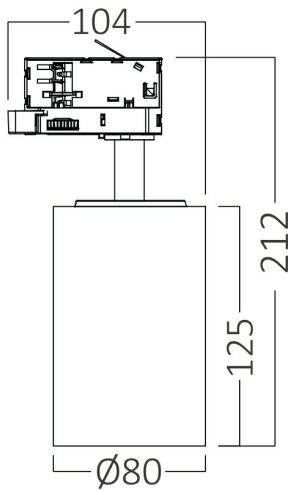

PRODUCT DATASHEET

MODEL NO BD40-00780

DESCRIPTION BRY-SHOPLINE-P30-30W-4WRS-WHT-3IN1-TRACKLIGHT

General Characteristics

Model No	:	BD40-00780
Main Family	:	Track Lighting
Sub Family	:	LED Tracklight
Type	:	Track
Body Color	:	White
Lamp Shape	:	Directional
Dimmable	:	Not-Dimmable
Light Source	:	LED
Socket	:	4 Wires
Warranty	:	2 years
Class	:	Class II
IP	:	IP20

Electrical Characteristics

Lifetime	:	20000 h
Voltage	:	220-240V
Power Factor	:	>0,5
Material	:	Aluminium
Working Temperature	:	-20 C+40 C
Frequency	:	50-60 Hz

Package Informations

N.W.	:	8,84 kgs
G.W.	:	10,75 kgs
PCS/CTN	:	20 pcs
Length	:	445 mm
Width	:	445 mm
Height	:	245 mm
EAN	:	5949097739446

Product Characteristics

Wattage	:	30 w
Color Temperature	:	3IN1
Quse Lumen	:	2960 lm
Color Rendering Index (CRI)	:	>80
Energy Efficiency Level	:	E
Beam Angle	:	38° Degrees
Color Category	:	3IN1

Dimensions & Weight

Diameter	:	80 mm
P. Length	:	125 mm
P. Width	:	104 mm
P. Height	:	212 mm
Weight	:	442 gr