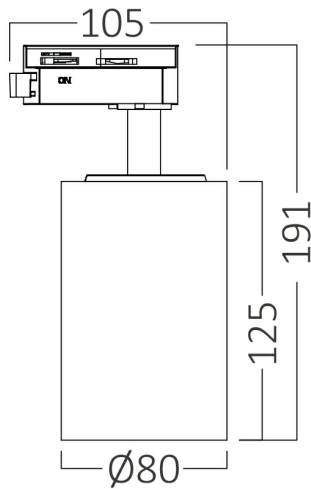

Braytron

PRODUCT DATASHEET

MODEL NO BD40-00680

DESCRIPTION BRY-SHOPLINE-P30-30W-2WRS-WHT-3IN1-TRACKLIGHT

BRAYTRON SRL

Bulavardul Iuliu Maniu, Nr.616, Sector 6, 061129, Bucuresti-ROMANIA

info@braytron.com

www.braytron.com

Page 1-2