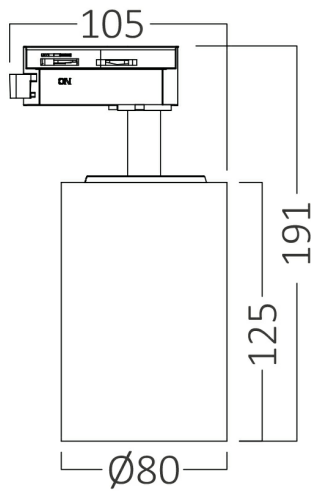

PRODUCT DATASHEET

MODEL NO BD40-00680

DESCRIPTION BRY-SHOPLINE-P30-30W-2WRS-WHT-3IN1-TRACKLIGHT

General Characteristics

Model No	:	BD40-00680
Main Family	:	Track Lighting
Sub Family	:	LED Tracklight
Type	:	Track
Body Color	:	White
Lamp Shape	:	Directional
Dimmable	:	Not-Dimmable
Light Source	:	LED
Socket	:	2 Wires
Warranty	:	2 years
Class	:	Class II
IP	:	IP20

Electrical Characteristics

Lifetime	:	20000 h
Voltage	:	220-240V
Power Factor	:	>0,5
Material	:	Aluminium
Working Temperature	:	-20 C+40 C
Frequency	:	50-60 Hz

Package Informations

N.W.	:	8,64 kgs
G.W.	:	10,55 kgs
PCS/CTN	:	20 pcs
Length	:	445 mm
Width	:	445 mm
Height	:	235 mm
EAN	:	5949097739422

Product Characteristics

Wattage	:	30 w
Color Temperature	:	3IN1
Quse Lumen	:	2960 lm
Color Rendering Index (CRI)	:	>80
Energy Efficiency Level	:	E
Beam Angle	:	38° Degrees
Color Category	:	3IN1

Dimensions & Weight

Diameter	:	80 mm
P. Length	:	125 mm
P. Width	:	105 mm
P. Height	:	191 mm
Weight	:	432 gr