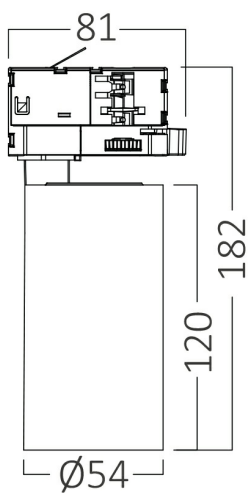

PRODUCT DATASHEET

MODEL NO BD40-00581

DESCRIPTION BRY-SHOPLINE-P15-15W-4WRS-BLC-3IN1-TRACKLIGHT

General Characteristics

Model No	:	BD40-00581
Main Family	:	Track Lighting
Sub Family	:	LED Tracklight
Type	:	Track
Body Color	:	Black
Lamp Shape	:	Directional
Dimmable	:	Not-Dimmable
Light Source	:	LED
Socket	:	4 Wires
Warranty	:	2 years
Class	:	Class II
IP	:	IP20

Electrical Characteristics

Lifetime	:	20000 h
Voltage	:	220-240V
Power Factor	:	>0,5
Material	:	Aluminium
Working Temperature	:	-20 C+40 C
Frequency	:	50-60 Hz

Package Informations

N.W.	:	7,33 kgs
G.W.	:	9,55 kgs
PCS/CTN	:	40 pcs
Length	:	510 mm
Width	:	430 mm
Height	:	210 mm
EAN	:	5949097739415

Product Characteristics

Wattage	:	15 w
Color Temperature	:	3IN1
Quse Lumen	:	1560 lm
Color Rendering Index (CRI)	:	>80
Energy Efficiency Level	:	E
Beam Angle	:	38° Degrees
Color Category	:	3IN1

Dimensions & Weight

Diameter	:	54 mm
P. Length	:	120 mm
P. Width	:	81 mm
P. Height	:	182 mm
Weight	:	183,25