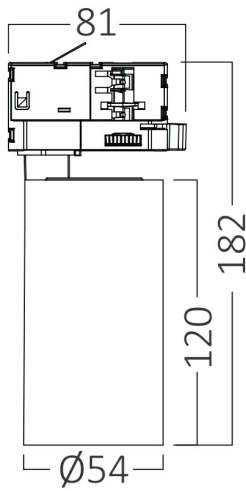

Braytron

PRODUCT DATASHEET

MODEL NO BD40-00580

DESCRIPTION BRY-SHOPLINE-P15-15W-4WRS-WHT-3IN1-TRACKLIGHT

Braytron

LED TRACKLIGHT
MODEL NO: BD40-00580

15w - 1680lm

3CCT SWITCH

4 WIRES

BRAYTRON SRL

Bulavardul iuliu maniu, Nr.616, Sector 6, 061129, Bucuresti-ROMANIA

info@braytron.com

www.braytron.com

Page 1-2

General Characteristics

Model No	:	BD40-00580
Main Family	:	Track Lighting
Sub Family	:	LED Tracklight
Type	:	Track
Body Color	:	White-Black
Lamp Shape	:	Directional
Socket	:	4 WIRES
Warranty	:	2 Years
Class	:	CLASS II
IP	:	IP20

Electrical Characteristics

Lifetime	:	20000 h
Voltage	:	220-240V 50/60Hz
Power Factor	:	>0,5
Material	:	Aluminium+PC
Working Temperature	:	-20°C ~ +40°C

Package Informations

N.W.	:	7,1 kgs
G.W.	:	9,7 kgs
PCS/CTN	:	40
Length	:	51 cm
Width	:	43 cm
Height	:	21 cm
EAN	:	5949097739408

Product Characteristics

Wattage	:	15 w
Color Temperature	:	3IN1
Quse Lumen	:	1680 lm
Color Rendering Index (CRI)	:	≥80
Energy Efficiency Level	:	E
Beam Angle	:	38°

Dimensions & Weight

Diameter	:	54 mm
P. Height	:	182 mm
Weight	:	178 gr