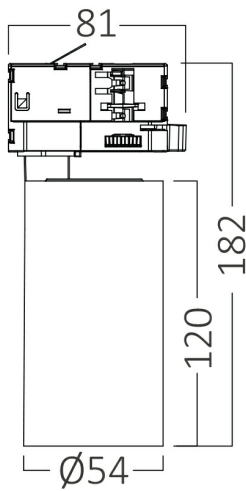

PRODUCT DATASHEET

MODEL NO BD40-00580

DESCRIPTION BRY-SHOPLINE-P15-15W-4WRS-WHT-3IN1-TRACKLIGHT

General Characteristics

Model No	:	BD40-00580
Main Family	:	Track Lighting
Sub Family	:	LED Tracklight
Type	:	Track
Body Color	:	White
Lamp Shape	:	Directional
Dimmable	:	Not-Dimmable
Light Source	:	LED
Socket	:	4 Wires
Warranty	:	2 years
Class	:	Class II
IP	:	IP20

Electrical Characteristics

Lifetime	:	20000 h
Voltage	:	220-240V
Power Factor	:	>0,5
Material	:	Aluminium
Working Temperature	:	-20 C+40 C
Frequency	:	50-60 Hz

Package Informations

N.W.	:	7,33 kgs
G.W.	:	9,55 kgs
PCS/CTN	:	40 pcs
Length	:	510 mm
Width	:	430 mm
Height	:	210 mm
EAN	:	5949097739408

Product Characteristics

Wattage	:	15 w
Color Temperature	:	3IN1
Quse Lumen	:	1560 lm
Color Rendering Index (CRI)	:	>80
Energy Efficiency Level	:	E
Beam Angle	:	38° Degrees
Color Category	:	3IN1

Dimensions & Weight

Diameter	:	54 mm
P. Length	:	120 mm
P. Width	:	81 mm
P. Height	:	182 mm
Weight	:	183,25