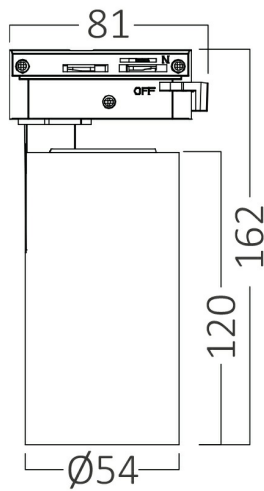

PRODUCT DATASHEET

MODEL NO BD40-00481

DESCRIPTION BRY-SHOPLINE-P15-15W-2WRS-BLC-3IN1-TRACKLIGHT

General Characteristics

Model No	:	BD40-00481
Main Family	:	Track Lighting
Sub Family	:	LED Tracklight
Type	:	Schuko Socket
Body Color	:	Black
Lamp Shape	:	Directional
Dimmable	:	Not-Dimmable
Light Source	:	LED
Socket	:	2 Wires
Warranty	:	2 years
Class	:	Class II
IP	:	IP20

Electrical Characteristics

Lifetime	:	20000 h
Voltage	:	220-240V
Power Factor	:	>0,5
Material	:	Aluminium
Working Temperature	:	-20 C+40 C
Frequency	:	50-60 Hz
Current	:	16 A

Package Informations

N.W.	:	7,06 kgs
G.W.	:	9,20 kgs
PCS/CTN	:	40 pcs
Length	:	515 mm
Width	:	430 mm
Height	:	190 mm
EAN	:	5949097739392

Product Characteristics

Wattage	:	15 w
Color Temperature	:	3IN1
Quse Lumen	:	1560 lm
Color Rendering Index (CRI)	:	>80
Energy Efficiency Level	:	E
Beam Angle	:	38° Degrees
Color Category	:	3IN1

Dimensions & Weight

Diameter	:	54 mm
P. Length	:	120 mm
P. Width	:	81 mm
P. Height	:	162 mm
Weight	:	176,5 gr