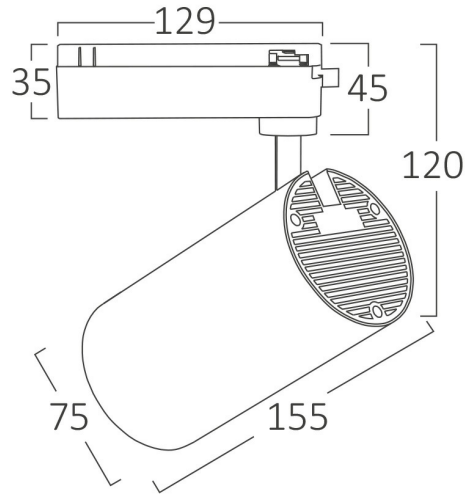

## PRODUCT DATASHEET

MODEL NO BD40-00331

DESCRIPTION BRY-SHOPLINE-B30-30W-COB-BLC-6500K-TRACKLIGHT

### General Characteristics

Model No	:	BD40-00331
Main Family	:	Track Lighting
Sub Family	:	LED Tracklight
Type	:	Track
Body Color	:	Black
Lamp Shape	:	Directional
Dimmable	:	Not-Dimmable
Light Source	:	LED
Socket	:	2 Wires
Warranty	:	2 years
Class	:	Class II
IP	:	IP20

### Package Informations

N.W.	:	7,00 kgs
G.W.	:	8,40 kgs
PCS/CTN	:	20 pcs
Length	:	445 mm
Width	:	300 mm
Height	:	360 mm
EAN	:	5949097734700

### Dimensions & Weight

Diameter	:	75 mm
P. Height	:	155 mm
Weight	:	350 gr