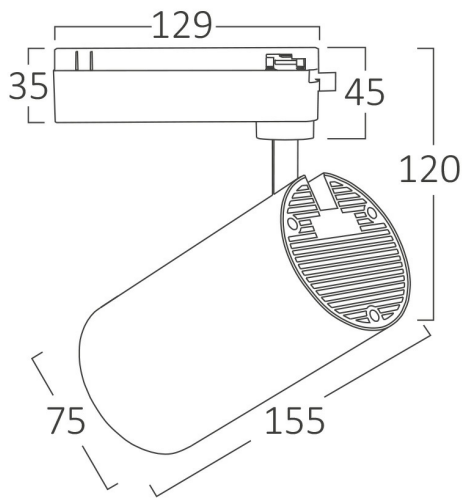

## PRODUCT DATASHEET

MODEL NO BD40-00331

DESCRIPTION BRY-SHOPLINE-B30-30W-COB-BLC-6500K-TRACKLIGHT

### General Characteristics

Model No	:	BD40-00331
Main Family	:	Track Lighting
Sub Family	:	LED Tracklight
Type	:	Track
Body Color	:	Black
Lamp Shape	:	Directional
Dimmable	:	Not-Dimmable
Light Source	:	LED
Socket	:	2 Wires
Warranty	:	2 years
Class	:	Class II
IP	:	IP20

### Package Informations

N.W.	:	7,00 kgs
G.W.	:	8,40 kgs
PCS/CTN	:	20 pcs
Length	:	445 mm
Width	:	300 mm
Height	:	360 mm
EAN	:	5949097734700

### Dimensions & Weight

Diameter	:	75 mm
P. Height	:	155 mm
Weight	:	350 gr