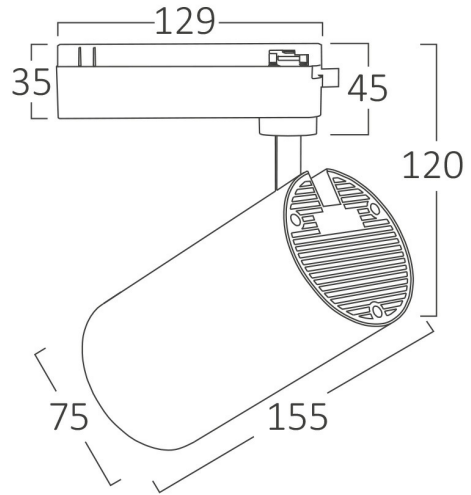

PRODUCT DATASHEET

MODEL NO BD40-00321

DESCRIPTION BRY-SHOPLINE-B30-30W-COB-BLC-5000K-TRACKLIGHT

General Characteristics

Model No	:	BD40-00321
Main Family	:	Track Lighting
Sub Family	:	LED Tracklight
Type	:	Track
Body Color	:	Black
Lamp Shape	:	Directional
Dimmable	:	Not-Dimmable
Light Source	:	LED
Socket	:	2 Wires
Warranty	:	2 years
Class	:	Class II
IP	:	IP20

Electrical Characteristics

Lifetime	:	20000 h
Voltage	:	220-240V
Power Factor	:	>0,5
Material	:	Aluminium
Working Temperature	:	-20 C+40 C
Frequency	:	50-60 Hz

Package Informations

N.W.	:	7,00 kgs
G.W.	:	8,40 kgs
PCS/CTN	:	20 pcs
Length	:	445 mm
Width	:	300 mm
Height	:	360 mm
EAN	:	5949097734687

Product Characteristics

Wattage	:	30 w
Color Temperature	:	5000K
Quse Lumen	:	2450 lm
Color Rendering Index (CRI)	:	>80
Energy Efficiency Level	:	F
Beam Angle	:	36° Degrees
Color Category	:	Cool White

Dimensions & Weight

Diameter	:	75 mm
P. Height	:	155 mm
Weight	:	350 gr