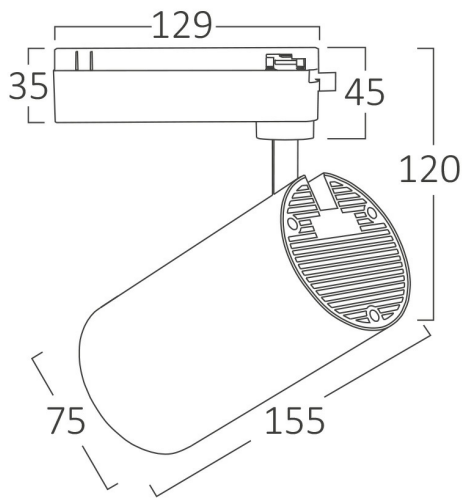

PRODUCT DATASHEET

MODEL NO BD40-00321

DESCRIPTION BRY-SHOPLINE-B30-30W-COB-BLC-5000K-TRACKLIGHT

General Characteristics

Model No	:	BD40-00321
Main Family	:	Track Lighting
Sub Family	:	LED Tracklight
Type	:	Track
Body Color	:	Black
Lamp Shape	:	Directional
Dimmable	:	Not-Dimmable
Light Source	:	LED
Socket	:	2 Wires
Warranty	:	2 years
Class	:	Class II
IP	:	IP20

Electrical Characteristics

Lifetime	:	20000 h
Voltage	:	220-240V
Power Factor	:	>0,5
Material	:	Aluminium
Working Temperature	:	-20 C+40 C
Frequency	:	50-60 Hz

Package Informations

N.W.	:	7,00 kgs
G.W.	:	8,40 kgs
PCS/CTN	:	20 pcs
Length	:	445 mm
Width	:	300 mm
Height	:	360 mm
EAN	:	5949097734687

Product Characteristics

Wattage	:	30 w
Color Temperature	:	5000K
Quse Lumen	:	2450 lm
Color Rendering Index (CRI)	:	>80
Energy Efficiency Level	:	F
Beam Angle	:	36° Degrees
Color Category	:	Cool White

Dimensions & Weight

Diameter	:	75 mm
P. Height	:	155 mm
Weight	:	350 gr