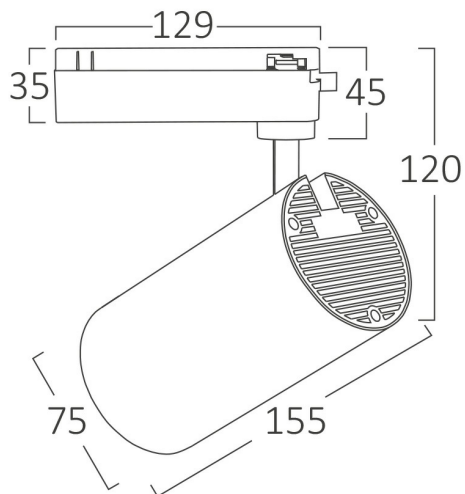

PRODUCT DATASHEET

MODEL NO BD40-00311

DESCRIPTION BRY-SHOPLINE-B30-30W-COB-BLC-4000K-TRACKLIGHT

General Characteristics

Model No	:	BD40-00311
Main Family	:	Track Lighting
Sub Family	:	LED Tracklight
Type	:	Track
Body Color	:	Black
Lamp Shape	:	Directional
Dimmable	:	Not-Dimmable
Light Source	:	LED
Socket	:	2 Wires
Warranty	:	2 years
Class	:	Class II
IP	:	IP20

Electrical Characteristics

Lifetime	:	20000 h
Voltage	:	220-240V
Power Factor	:	>0,5
Material	:	Aluminium
Working Temperature	:	-20 C+40 C
Frequency	:	50-60 Hz

Package Informations

N.W.	:	7,00 kgs
G.W.	:	8,40 kgs
PCS/CTN	:	20 pcs
Length	:	445 mm
Width	:	300 mm
Height	:	360 mm
EAN	:	5949097732034

Product Characteristics

Wattage	:	30 w
Color Temperature	:	4000K
Quse Lumen	:	2450 lm
Color Rendering Index (CRI)	:	>80
Energy Efficiency Level	:	F
Beam Angle	:	36° Degrees
Color Category	:	Natural White

Dimensions & Weight

Diameter	:	75 mm
P. Height	:	155 mm
Weight	:	350 gr