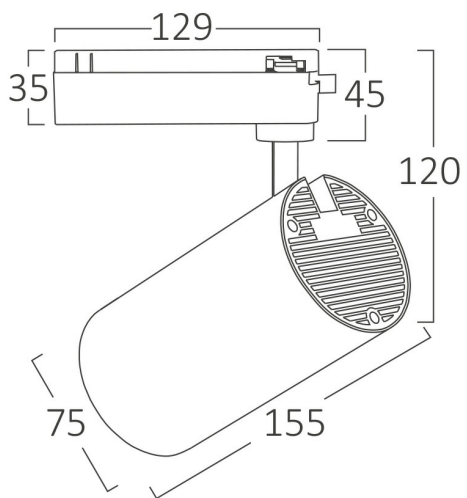

PRODUCT DATASHEET

MODEL NO BD40-00311

DESCRIPTION BRY-SHOPLINE-B30-30W-COB-BLC-4000K-TRACKLIGHT

General Characteristics

Model No	:	BD40-00311
Main Family	:	Track Lighting
Sub Family	:	LED Tracklight
Type	:	Track
Body Color	:	Black
Lamp Shape	:	Directional
Dimmable	:	Not-Dimmable
Light Source	:	LED
Socket	:	2 Wires
Warranty	:	2 years
Class	:	Class II
IP	:	IP20

Electrical Characteristics

Lifetime	:	20000 h
Voltage	:	220-240V
Power Factor	:	>0,5
Material	:	Aluminium
Working Temperature	:	-20 C+40 C
Frequency	:	50-60 Hz

Package Informations

N.W.	:	7,00 kgs
G.W.	:	8,40 kgs
PCS/CTN	:	20 pcs
Length	:	445 mm
Width	:	300 mm
Height	:	360 mm
EAN	:	5949097732034

Product Characteristics

Wattage	:	30 w
Color Temperature	:	4000K
Quse Lumen	:	2450 lm
Color Rendering Index (CRI)	:	>80
Energy Efficiency Level	:	F
Beam Angle	:	36° Degrees
Color Category	:	Natural White

Dimensions & Weight

Diameter	:	75 mm
P. Height	:	155 mm
Weight	:	350 gr