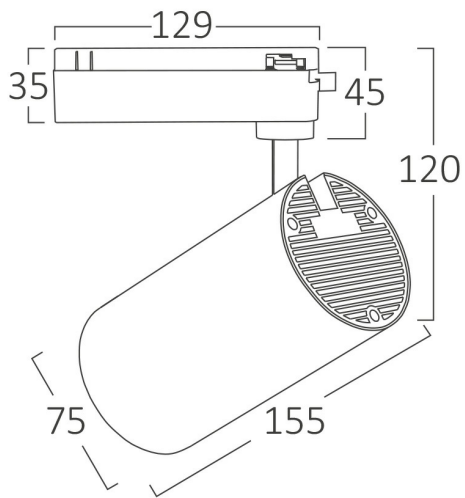

## PRODUCT DATASHEET

MODEL NO BD40-00310

DESCRIPTION BRY-SHOPLINE-B30-30W-COB-WHT-4000K-TRACKLIGHT

### General Characteristics

Model No	:	BD40-00310
Main Family	:	Track Lighting
Sub Family	:	LED Tracklight
Type	:	Track
Body Color	:	White
Lamp Shape	:	Directional
Dimmable	:	Not-Dimmable
Light Source	:	LED
Socket	:	2 Wires
Warranty	:	2 years
Class	:	Class II
IP	:	IP20

### Package Informations

N.W.	:	7,00 kgs
G.W.	:	8,40 kgs
PCS/CTN	:	20 pcs
Length	:	445 mm
Width	:	300 mm
Height	:	360 mm
EAN	:	5949097732027

### Dimensions & Weight

Diameter	:	75 mm
P. Height	:	155 mm
Weight	:	350 gr