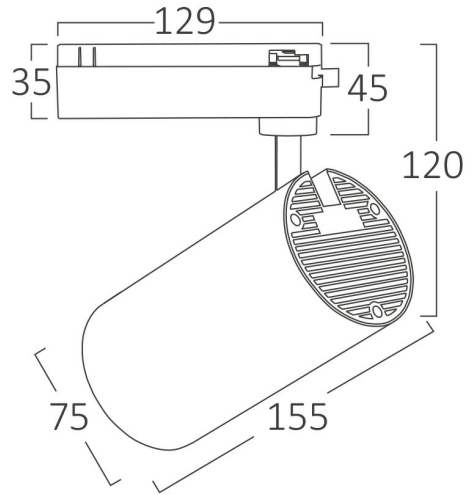

## PRODUCT DATASHEET

MODEL NO BD40-00310

DESCRIPTION BRY-SHOPLINE-B30-30W-COB-WHT-4000K-TRACKLIGHT

### General Characteristics

Model No	:	BD40-00310
Main Family	:	Track Lighting
Sub Family	:	LED Tracklight
Type	:	Track
Body Color	:	White
Lamp Shape	:	Directional
Dimmable	:	Not-Dimmable
Light Source	:	LED
Socket	:	2 Wires
Warranty	:	2 years
Class	:	Class II
IP	:	IP20

### Package Informations

N.W.	:	7,00 kgs
G.W.	:	8,40 kgs
PCS/CTN	:	20 pcs
Length	:	445 mm
Width	:	300 mm
Height	:	360 mm
EAN	:	5949097732027

### Dimensions & Weight

Diameter	:	75 mm
P. Height	:	155 mm
Weight	:	350 gr