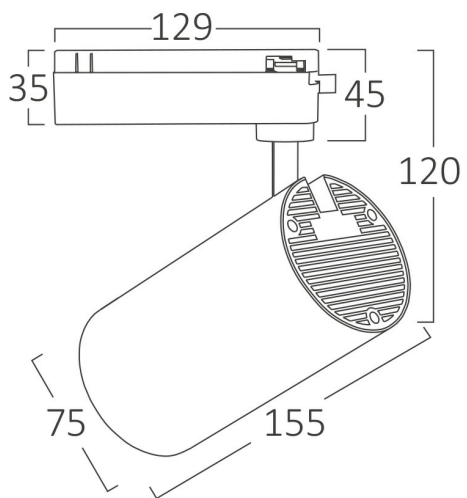

PRODUCT DATASHEET

MODEL NO BD40-00301

DESCRIPTION BRY-SHOPLINE-B30-30W-COB-BLC-3000K-TRACKLIGHT

General Characteristics

Model No	:	BD40-00301
Main Family	:	Track Lighting
Sub Family	:	LED Tracklight
Type	:	Track
Body Color	:	Black
Lamp Shape	:	Directional
Dimmable	:	Not-Dimmable
Light Source	:	LED
Socket	:	2 Wires
Warranty	:	2 years
Class	:	Class II
IP	:	IP20

Electrical Characteristics

Lifetime	:	20000 h
Voltage	:	220-240V
Power Factor	:	>0,5
Material	:	Aluminium
Working Temperature	:	-20 C+40 C
Frequency	:	50-60 Hz

Package Informations

N.W.	:	7,00 kgs
G.W.	:	8,40 kgs
PCS/CTN	:	20 pcs
Length	:	445 mm
Width	:	300 mm
Height	:	360 mm
EAN	:	5949097732010

Product Characteristics

Wattage	:	30 w
Color Temperature	:	3000K
Quse Lumen	:	2450 lm
Color Rendering Index (CRI)	:	>80
Energy Efficiency Level	:	F
Beam Angle	:	36° Degrees
Color Category	:	Warm White

Dimensions & Weight

Diameter	:	75 mm
P. Height	:	155 mm
Weight	:	350 gr