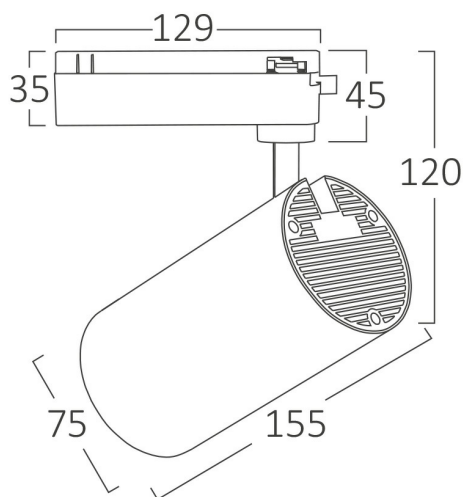

PRODUCT DATASHEET

MODEL NO BD40-00301

DESCRIPTION BRY-SHOPLINE-B30-30W-COB-BLC-3000K-TRACKLIGHT

General Characteristics

Model No	:	BD40-00301
Main Family	:	Track Lighting
Sub Family	:	LED Tracklight
Type	:	Track
Body Color	:	Black
Lamp Shape	:	Directional
Dimmable	:	Not-Dimmable
Light Source	:	LED
Socket	:	2 Wires
Warranty	:	2 years
Class	:	Class II
IP	:	IP20

Electrical Characteristics

Lifetime	:	20000 h
Voltage	:	220-240V
Power Factor	:	>0,5
Material	:	Aluminium
Working Temperature	:	-20 C+40 C
Frequency	:	50-60 Hz

Package Informations

N.W.	:	7,00 kgs
G.W.	:	8,40 kgs
PCS/CTN	:	20 pcs
Length	:	445 mm
Width	:	300 mm
Height	:	360 mm
EAN	:	5949097732010

Product Characteristics

Wattage	:	30 w
Color Temperature	:	3000K
Quse Lumen	:	2450 lm
Color Rendering Index (CRI)	:	>80
Energy Efficiency Level	:	F
Beam Angle	:	36° Degrees
Color Category	:	Warm White

Dimensions & Weight

Diameter	:	75 mm
P. Height	:	155 mm
Weight	:	350 gr