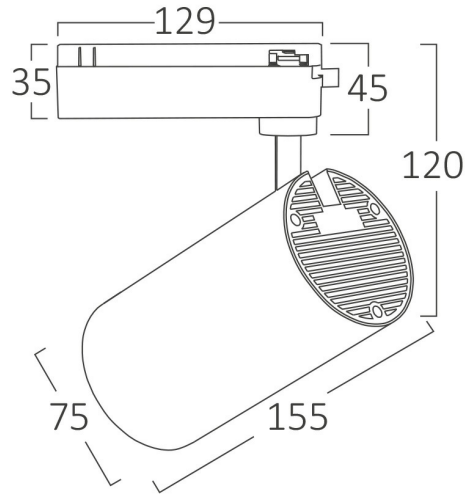

PRODUCT DATASHEET

MODEL NO BD40-00300

DESCRIPTION BRY-SHOPLINE-B30-30W-COB-WHT-3000K-TRACKLIGHT

General Characteristics

Model No	:	BD40-00300
Main Family	:	Track Lighting
Sub Family	:	LED Tracklight
Type	:	Track
Body Color	:	White
Lamp Shape	:	Directional
Dimmable	:	Not-Dimmable
Light Source	:	LED
Socket	:	2 Wires
Warranty	:	2 years
Class	:	Class II
IP	:	IP20

Electrical Characteristics

Lifetime	:	20000 h
Voltage	:	220-240V
Power Factor	:	>0,5
Material	:	Aluminium
Working Temperature	:	-20 C+40 C
Frequency	:	50-60 Hz

Package Informations

N.W.	:	7,00 kgs
G.W.	:	8,40 kgs
PCS/CTN	:	20 pcs
Length	:	445 mm
Width	:	300 mm
Height	:	360 mm
EAN	:	5949097732003

Product Characteristics

Wattage	:	30 w
Color Temperature	:	3000K
Quse Lumen	:	2450 lm
Color Rendering Index (CRI)	:	>80
Energy Efficiency Level	:	F
Beam Angle	:	36° Degrees
Color Category	:	Warm White

Dimensions & Weight

Diameter	:	75 mm
P. Height	:	155 mm
Weight	:	350 gr