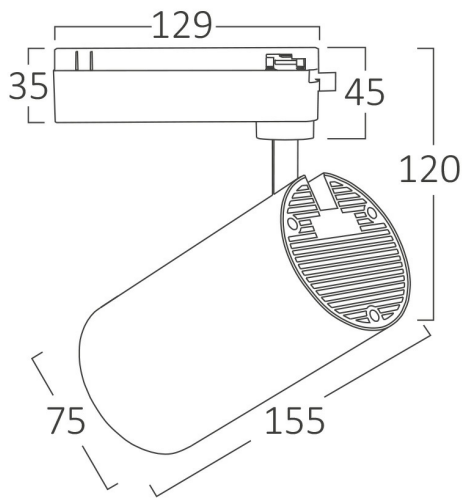

PRODUCT DATASHEET

MODEL NO BD40-00300

DESCRIPTION BRY-SHOPLINE-B30-30W-COB-WHT-3000K-TRACKLIGHT

General Characteristics

Model No	:	BD40-00300
Main Family	:	Track Lighting
Sub Family	:	LED Tracklight
Type	:	Track
Body Color	:	White
Lamp Shape	:	Directional
Dimmable	:	Not-Dimmable
Light Source	:	LED
Socket	:	2 Wires
Warranty	:	2 years
Class	:	Class II
IP	:	IP20

Electrical Characteristics

Lifetime	:	20000 h
Voltage	:	220-240V
Power Factor	:	>0,5
Material	:	Aluminium
Working Temperature	:	-20 C+40 C
Frequency	:	50-60 Hz

Package Informations

N.W.	:	7,00 kgs
G.W.	:	8,40 kgs
PCS/CTN	:	20 pcs
Length	:	445 mm
Width	:	300 mm
Height	:	360 mm
EAN	:	5949097732003

Product Characteristics

Wattage	:	30 w
Color Temperature	:	3000K
Quse Lumen	:	2450 lm
Color Rendering Index (CRI)	:	>80
Energy Efficiency Level	:	F
Beam Angle	:	36° Degrees
Color Category	:	Warm White

Dimensions & Weight

Diameter	:	75 mm
P. Height	:	155 mm
Weight	:	350 gr