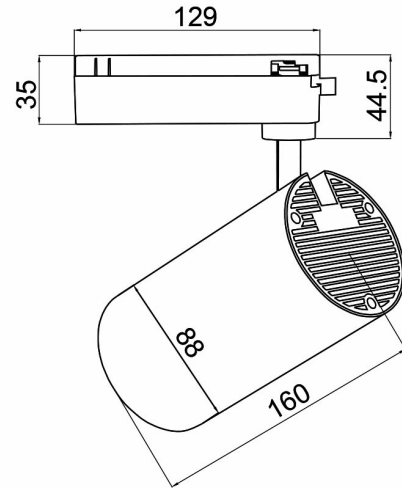

Braytron

PRODUCT DATASHEET

MODEL NO BD40-00231

DESCRIPTION BRY-SHOPLINE-B30-30W-COB-BLC-6500K-TRACKLIGHT

BRAYTRON SRL

Bulavardul iuliu maniu, Nr.616, Sector 6, 061129, Bucuresti-ROMANIA

info@braytron.com

www.braytron.com

General Characteristics

Model No	:	BD40-00231
Main Family	:	Track Lighting
Sub Family	:	LED Tracklight
Type	:	Track
Body Color	:	Black
Lamp Shape	:	Directional
Dimmable	:	Not-Dimmable
Light Source	:	LED
Socket	:	2 Wires
Warranty	:	2 years
Class	:	Class II
IP	:	IP20

Electrical Characteristics

Lifetime	:	20000 h
Voltage	:	220-240V
Power Factor	:	>0,5
Material	:	Aluminium
Working Temperature	:	-20 C+40 C
Frequency	:	50-60 Hz

Package Informations

N.W.	:	9,40 kgs
G.W.	:	11,40 kgs
PCS/CTN	:	20 pcs
Length	:	495 mm
Width	:	335 mm
Height	:	360 mm
EAN	:	5949097728396

Diameter	:	88 mm
P. Height	:	160 mm
Weight	:	470 gr