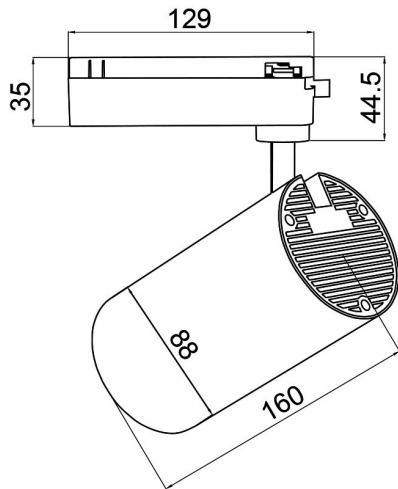

Braytron

PRODUCT DATASHEET

MODEL NO BD40-00231

DESCRIPTION BRY-SHOPLINE-B30-30W-COB-BLC-6500K-TRACKLIGHT

BRAYTRON SRL

Bulavardul iuliu maniu, Nr.616, Sector 6, 061129, Bucuresti-ROMANIA

info@braytron.com

www.braytron.com

General Characteristics

Model No	:	BD40-00231
Main Family	:	Track Lighting
Sub Family	:	LED Tracklight
Type	:	Track
Body Color	:	Black
Lamp Shape	:	Directional
Dimmable	:	Not-Dimmable
Light Source	:	LED
Socket	:	2 Wires
Warranty	:	2 years
Class	:	Class II
IP	:	IP20

Electrical Characteristics

Lifetime	:	20000 h
Voltage	:	220-240V
Power Factor	:	>0,5
Material	:	Aluminium
Working Temperature	:	-20 C+40 C
Frequency	:	50-60 Hz

Package Informations

N.W.	:	9,40 kgs
G.W.	:	11,40 kgs
PCS/CTN	:	20 pcs
Length	:	495 mm
Width	:	335 mm
Height	:	360 mm
EAN	:	5949097728396

Diameter	:	88 mm
P. Height	:	160 mm
Weight	:	470 gr