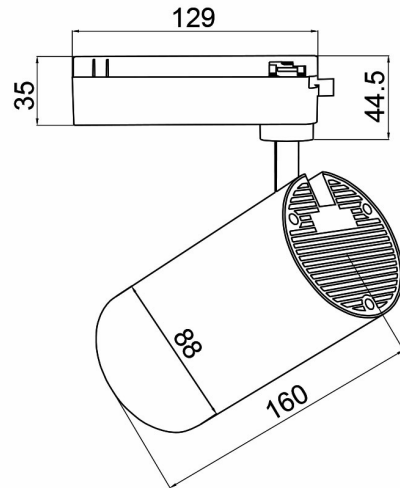

PRODUCT DATASHEET

MODEL NO BD40-00231

DESCRIPTION BRY-SHOPLINE-B30-30W-COB-BLC-6500K-TRACKLIGHT

General Characteristics

Model No	:	BD40-00231
Main Family	:	Track Lighting
Sub Family	:	LED Tracklight
Type	:	Track
Body Color	:	Black
Lamp Shape	:	Directional
Dimmable	:	Not-Dimmable
Light Source	:	LED
Socket	:	2 Wires
Warranty	:	2 years
Class	:	Class II
IP	:	IP20

Electrical Characteristics

Lifetime	:	20000 h
Voltage	:	220-240V
Power Factor	:	>0,5
Material	:	Aluminium
Working Temperature	:	-20 C+40 C
Frequency	:	50-60 Hz

Package Informations

N.W.	:	9,40 kgs
G.W.	:	11,40 kgs
PCS/CTN	:	20 pcs
Length	:	495 mm
Width	:	335 mm
Height	:	360 mm
EAN	:	5949097728396

Product Characteristics

Wattage	:	30 w
Color Temperature	:	6500K
Quse Lumen	:	2450 lm
Color Rendering Index (CRI)	:	>80
Energy Efficiency Level	:	F
Beam Angle	:	36° Degrees
Color Category	:	Cool White

Dimensions & Weight

Diameter	:	88 mm
P. Height	:	160 mm
Weight	:	470 gr