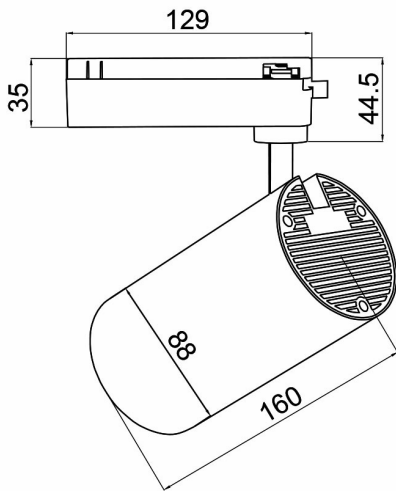

PRODUCT DATASHEET

MODEL NO BD40-00231

DESCRIPTION BRY-SHOPLINE-B30-30W-COB-BLC-6500K-TRACKLIGHT

General Characteristics

Model No	:	BD40-00231
Main Family	:	Track Lighting
Sub Family	:	LED Tracklight
Type	:	Track
Body Color	:	Black
Lamp Shape	:	Directional
Dimmable	:	Not-Dimmable
Light Source	:	LED
Socket	:	2 Wires
Warranty	:	2 years
Class	:	Class II
IP	:	IP20

Electrical Characteristics

Lifetime	:	20000 h
Voltage	:	220-240V
Power Factor	:	>0,5
Material	:	Aluminium
Working Temperature	:	-20 C+40 C
Frequency	:	50-60 Hz

Package Informations

N.W.	:	9,40 kgs
G.W.	:	11,40 kgs
PCS/CTN	:	20 pcs
Length	:	495 mm
Width	:	335 mm
Height	:	360 mm
EAN	:	5949097728396

Product Characteristics

Wattage	:	30 w
Color Temperature	:	6500K
Quse Lumen	:	2450 lm
Color Rendering Index (CRI)	:	>80
Energy Efficiency Level	:	F
Beam Angle	:	36° Degrees
Color Category	:	Cool White

Dimensions & Weight

Diameter	:	88 mm
P. Height	:	160 mm
Weight	:	470 gr