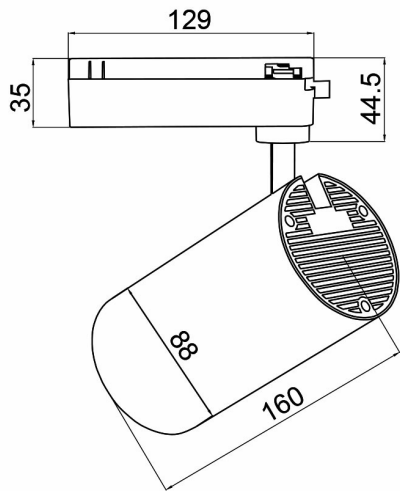

PRODUCT DATASHEET

MODEL NO BD40-00230

DESCRIPTION BRY-SHOPLINE-B30-30W-COB-WHT-6500K-TRACKLIGHT

General Characteristics

Model No	:	BD40-00230
Main Family	:	Track Lighting
Sub Family	:	LED Tracklight
Type	:	Track
Body Color	:	White
Lamp Shape	:	Directional
Dimmable	:	Not-Dimmable
Light Source	:	LED
Socket	:	2 Wires
Warranty	:	2 years
Class	:	Class II
IP	:	IP20

Electrical Characteristics

Lifetime	:	20000 h
Voltage	:	220-240V
Power Factor	:	>0,5
Material	:	Aluminium
Working Temperature	:	-20 C+40 C
Frequency	:	50-60 Hz

Package Informations

N.W.	:	9,40 kgs
G.W.	:	11,40 kgs
PCS/CTN	:	20 pcs
Length	:	495 mm
Width	:	335 mm
Height	:	360 mm
EAN	:	5949097728389

Product Characteristics

Wattage	:	30 w
Color Temperature	:	6500K
Quse Lumen	:	2450 lm
Color Rendering Index (CRI)	:	>80
Energy Efficiency Level	:	F
Beam Angle	:	36° Degrees
Color Category	:	Cool White

Dimensions & Weight

Diameter	:	88 mm
P. Height	:	160 mm
Weight	:	470 gr