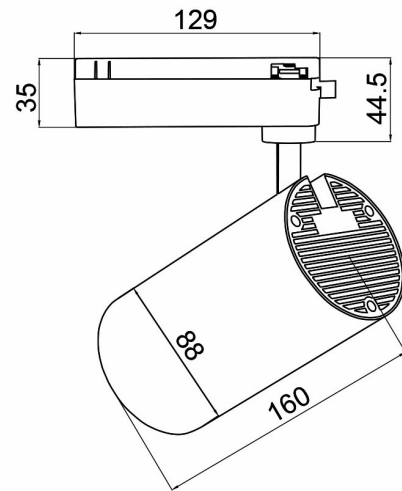

Braytron

PRODUCT DATASHEET

MODEL NO BD40-00230

DESCRIPTION BRY-SHOPLINE-B30-30W-COB-WHT-6500K-TRACKLIGHT

BRAYTRON SRL

Bulavardul iuliu maniu, Nr.616, Sector 6, 061129, Bucuresti-ROMANIA

info@braytron.com

www.braytron.com

General Characteristics

Model No	:	BD40-00230
Main Family	:	Track Lighting
Sub Family	:	LED Tracklight
Type	:	Track
Body Color	:	White
Lamp Shape	:	Directional
Dimmable	:	Not-Dimmable
Light Source	:	LED
Socket	:	2 Wires
Warranty	:	2 years
Class	:	Class II
IP	:	IP20

Electrical Characteristics

Lifetime	:	20000 h
Voltage	:	220-240V
Power Factor	:	>0,5
Material	:	Aluminium
Working Temperature	:	-20 C+40 C
Frequency	:	50-60 Hz

Package Informations

N.W.	:	9,40 kgs
G.W.	:	11,40 kgs
PCS/CTN	:	20 pcs
Length	:	495 mm
Width	:	335 mm
Height	:	360 mm
EAN	:	5949097728389

Diameter	:	88 mm
P. Height	:	160 mm
Weight	:	470 gr