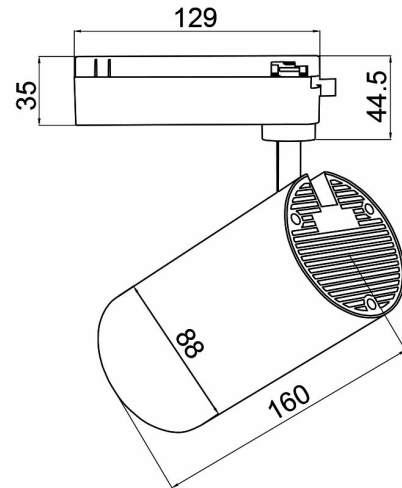

PRODUCT DATASHEET

MODEL NO BD40-00230

DESCRIPTION BRY-SHOPLINE-B30-30W-COB-WHT-6500K-TRACKLIGHT

General Characteristics

Model No	:	BD40-00230
Main Family	:	Track Lighting
Sub Family	:	LED Tracklight
Type	:	Track
Body Color	:	White
Lamp Shape	:	Directional
Dimmable	:	Not-Dimmable
Light Source	:	LED
Socket	:	2 Wires
Warranty	:	2 years
Class	:	Class II
IP	:	IP20

Electrical Characteristics

Lifetime	:	20000 h
Voltage	:	220-240V
Power Factor	:	>0,5
Material	:	Aluminium
Working Temperature	:	-20 C+40 C
Frequency	:	50-60 Hz

Package Informations

N.W.	:	9,40 kgs
G.W.	:	11,40 kgs
PCS/CTN	:	20 pcs
Length	:	495 mm
Width	:	335 mm
Height	:	360 mm
EAN	:	5949097728389

Product Characteristics

Wattage	:	30 w
Color Temperature	:	6500K
Quse Lumen	:	2450 lm
Color Rendering Index (CRI)	:	>80
Energy Efficiency Level	:	F
Beam Angle	:	36° Degrees
Color Category	:	Cool White

Dimensions & Weight

Diameter	:	88 mm
P. Height	:	160 mm
Weight	:	470 gr