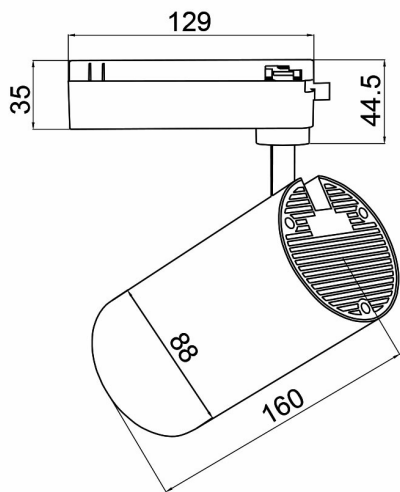

Braytron

PRODUCT DATASHEET

MODEL NO BD40-00230

DESCRIPTION BRY-SHOPLINE-B30-30W-COB-WHT-6500K-TRACKLIGHT

BRAYTRON SRL

Bulavardul iuliu maniu, Nr.616, Sector 6, 061129, Bucuresti-ROMANIA

info@braytron.com

www.braytron.com

General Characteristics

Model No	:	BD40-00230
Main Family	:	Track Lighting
Sub Family	:	LED Tracklight
Type	:	Track
Body Color	:	White
Lamp Shape	:	Directional
Dimmable	:	Not-Dimmable
Light Source	:	LED
Socket	:	2 Wires
Warranty	:	2 years
Class	:	Class II
IP	:	IP20

Electrical Characteristics

Lifetime	:	20000 h
Voltage	:	220-240V
Power Factor	:	>0,5
Material	:	Aluminium
Working Temperature	:	-20 C+40 C
Frequency	:	50-60 Hz

Package Informations

N.W.	:	9,40 kgs
G.W.	:	11,40 kgs
PCS/CTN	:	20 pcs
Length	:	495 mm
Width	:	335 mm
Height	:	360 mm
EAN	:	5949097728389

Diameter	:	88 mm
P. Height	:	160 mm
Weight	:	470 gr