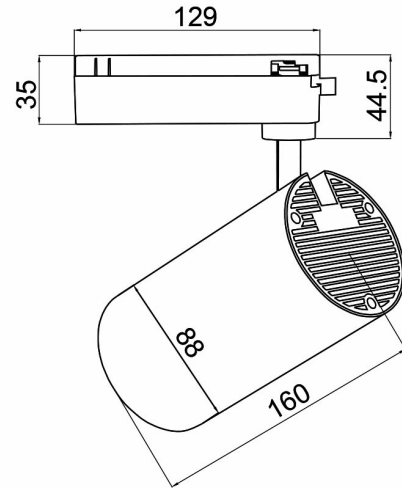

Braytron

PRODUCT DATASHEET

MODEL NO BD40-00221

DESCRIPTION BRY-SHOPLINE-B30-30W-COB-BLC-5000K-TRACKLIGHT

BRAYTRON SRL

Bulavardul iuliu maniu, Nr.616, Sector 6, 061129, Bucuresti-ROMANIA

info@braytron.com

www.braytron.com

Page 1-2

General Characteristics

Model No	:	BD40-00221
Main Family	:	Track Lighting
Sub Family	:	LED Tracklight
Type	:	Track
Body Color	:	Black
Lamp Shape	:	Directional
Dimmable	:	Not-Dimmable
Light Source	:	LED
Socket	:	2 Wires
Warranty	:	2 years
Class	:	Class II
IP	:	IP20

Electrical Characteristics

Lifetime	:	20000 h
Voltage	:	220-240V
Power Factor	:	>0,5
Material	:	Aluminium
Working Temperature	:	-20 C+40 C
Frequency	:	50-60 Hz

Package Informations

N.W.	:	9,40 kgs
G.W.	:	11,40 kgs
PCS/CTN	:	20 pcs
Length	:	495 mm
Width	:	335 mm
Height	:	360 mm
EAN	:	5949097725357

Diameter	:	88 mm
P. Height	:	160 mm
Weight	:	470 gr