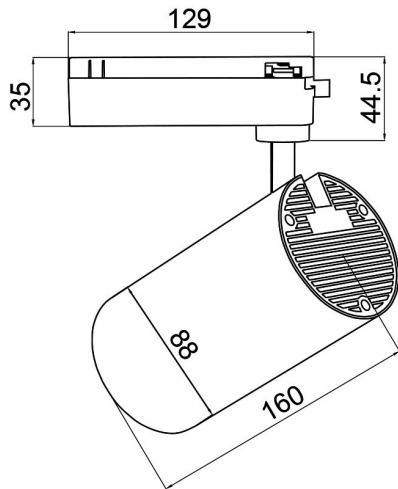

Braytron

PRODUCT DATASHEET

MODEL NO BD40-00221

DESCRIPTION BRY-SHOPLINE-B30-30W-COB-BLC-5000K-TRACKLIGHT

BRAYTRON SRL

Bulavardul iuliu maniu, Nr.616, Sector 6, 061129, Bucuresti-ROMANIA

info@braytron.com

www.braytron.com

Page 1-2

General Characteristics

Model No	:	BD40-00221
Main Family	:	Track Lighting
Sub Family	:	LED Tracklight
Type	:	Track
Body Color	:	Black
Lamp Shape	:	Directional
Dimmable	:	Not-Dimmable
Light Source	:	LED
Socket	:	2 Wires
Warranty	:	2 years
Class	:	Class II
IP	:	IP20

Electrical Characteristics

Lifetime	:	20000 h
Voltage	:	220-240V
Power Factor	:	>0,5
Material	:	Aluminium
Working Temperature	:	-20 C+40 C
Frequency	:	50-60 Hz

Package Informations

N.W.	:	9,40 kgs
G.W.	:	11,40 kgs
PCS/CTN	:	20 pcs
Length	:	495 mm
Width	:	335 mm
Height	:	360 mm
EAN	:	5949097725357

Diameter	:	88 mm
P. Height	:	160 mm
Weight	:	470 gr