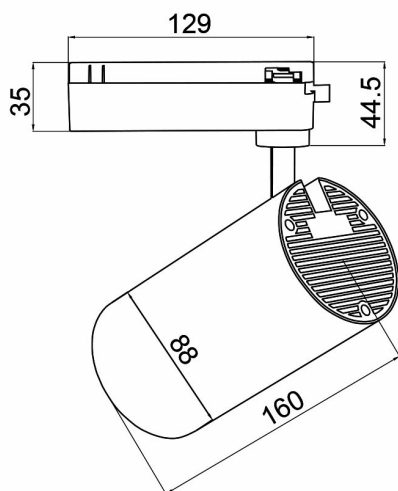

## PRODUCT DATASHEET

MODEL NO BD40-00211

DESCRIPTION BRY-SHOPLINE-B30-30W-COB-BLC-4000K-TRACKLIGHT

### General Characteristics

Model No	:	BD40-00211
Main Family	:	Track Lighting
Sub Family	:	LED Tracklight
Type	:	Track
Body Color	:	Black
Lamp Shape	:	Directional
Dimmable	:	Not-Dimmable
Light Source	:	LED
Socket	:	2 Wires
Warranty	:	2 years
Class	:	Class II
IP	:	IP20

### Package Informations

N.W.	:	9,40 kgs
G.W.	:	11,40 kgs
PCS/CTN	:	20 pcs
Length	:	495 mm
Width	:	335 mm
Height	:	360 mm
EAN	:	5949097724817

### Dimensions & Weight

Diameter	:	88 mm
P. Height	:	160 mm
Weight	:	470 gr