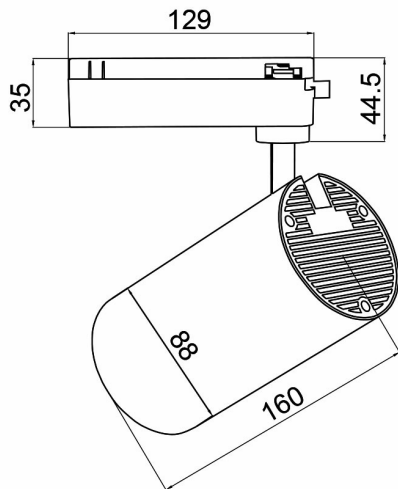

## PRODUCT DATASHEET

MODEL NO BD40-00211

DESCRIPTION BRY-SHOPLINE-B30-30W-COB-BLC-4000K-TRACKLIGHT

### General Characteristics

Model No	:	BD40-00211
Main Family	:	Track Lighting
Sub Family	:	LED Tracklight
Type	:	Track
Body Color	:	Black
Lamp Shape	:	Directional
Dimmable	:	Not-Dimmable
Light Source	:	LED
Socket	:	2 Wires
Warranty	:	2 years
Class	:	Class II
IP	:	IP20

### Package Informations

N.W.	:	9,40 kgs
G.W.	:	11,40 kgs
PCS/CTN	:	20 pcs
Length	:	495 mm
Width	:	335 mm
Height	:	360 mm
EAN	:	5949097724817

### Dimensions & Weight

Diameter	:	88 mm
P. Height	:	160 mm
Weight	:	470 gr