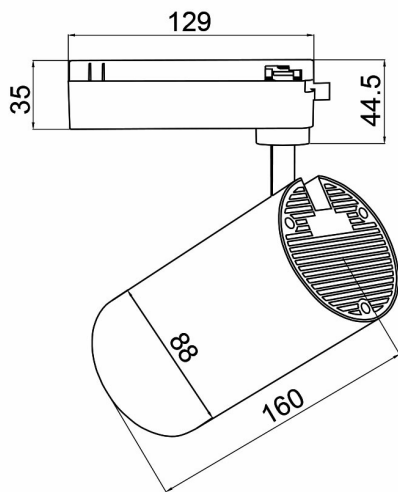

Braytron

PRODUCT DATASHEET

MODEL NO BD40-00210

DESCRIPTION BRY-SHOPLINE-B30-30W-COB-WHT-4000K-TRACKLIGHT

BRAYTRON SRL

Bulavardul iuliu maniu, Nr.616, Sector 6, 061129, Bucuresti-ROMANIA

info@braytron.com

www.braytron.com

General Characteristics

Model No	:	BD40-00210
Main Family	:	Track Lighting
Sub Family	:	LED Tracklight
Type	:	Track
Body Color	:	White
Lamp Shape	:	Directional
Dimmable	:	Not-Dimmable
Light Source	:	LED
Socket	:	2 Wires
Warranty	:	2 years
Class	:	Class II
IP	:	IP20

Electrical Characteristics

Lifetime	:	20000 h
Voltage	:	220-240V
Power Factor	:	>0,5
Material	:	Aluminium
Working Temperature	:	-20 C+40 C
Frequency	:	50-60 Hz

Package Informations

N.W.	:	9,40 kgs
G.W.	:	11,40 kgs
PCS/CTN	:	20 pcs
Length	:	495 mm
Width	:	335 mm
Height	:	360 mm
EAN	:	5949097724800

Dimensions & Weight

Diameter	:	88 mm
P. Height	:	160 mm
Weight	:	470 gr