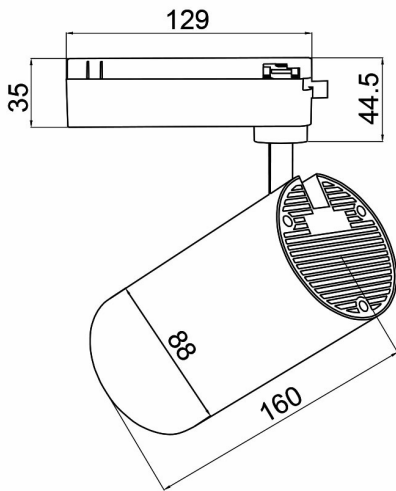

PRODUCT DATASHEET

MODEL NO BD40-00210

DESCRIPTION BRY-SHOPLINE-B30-30W-COB-WHT-4000K-TRACKLIGHT

General Characteristics

Model No	:	BD40-00210
Main Family	:	Track Lighting
Sub Family	:	LED Tracklight
Type	:	Track
Body Color	:	White
Lamp Shape	:	Directional
Dimmable	:	Not-Dimmable
Light Source	:	LED
Socket	:	2 Wires
Warranty	:	2 years
Class	:	Class II
IP	:	IP20

Electrical Characteristics

Lifetime	:	20000 h
Voltage	:	220-240V
Power Factor	:	>0,5
Material	:	Aluminium
Working Temperature	:	-20 C+40 C
Frequency	:	50-60 Hz

Package Informations

N.W.	:	9,40 kgs
G.W.	:	11,40 kgs
PCS/CTN	:	20 pcs
Length	:	495 mm
Width	:	335 mm
Height	:	360 mm
EAN	:	5949097724800

Product Characteristics

Wattage	:	30 w
Color Temperature	:	4000K
Quse Lumen	:	2450 lm
Color Rendering Index (CRI)	:	>80
Energy Efficiency Level	:	F
Beam Angle	:	36° Degrees
Color Category	:	Natural White

Dimensions & Weight

Diameter	:	88 mm
P. Height	:	160 mm
Weight	:	470 gr