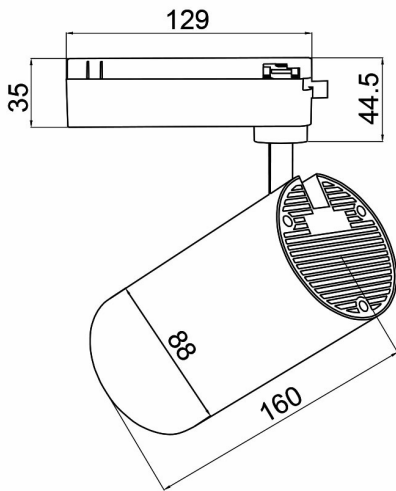

## PRODUCT DATASHEET

MODEL NO BD40-00210

DESCRIPTION BRY-SHOPLINE-B30-30W-COB-WHT-4000K-TRACKLIGHT

### General Characteristics

Model No	:	BD40-00210
Main Family	:	Track Lighting
Sub Family	:	LED Tracklight
Type	:	Schuko Socket
Body Color	:	White
Lamp Shape	:	Directional
Dimmable	:	Not-Dimmable
Light Source	:	LED
Socket	:	2 Wires
Warranty	:	2 years
Class	:	Class II
IP	:	IP20

### Package Informations

N.W.	:	9,40 kgs
G.W.	:	11,40 kgs
PCS/CTN	:	20 pcs
Length	:	495 mm
Width	:	335 mm
Height	:	360 mm
EAN	:	5949097724800

### Dimensions & Weight

Diameter	:	88 mm
P. Height	:	160 mm
Weight	:	470 gr