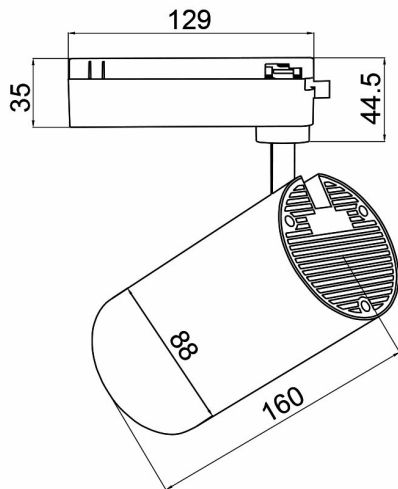

## PRODUCT DATASHEET

MODEL NO BD40-00201

DESCRIPTION BRY-SHOPLINE-B30-30W-COB-BLC-3000K-TRACKLIGHT

### General Characteristics

Model No	:	BD40-00201
Main Family	:	Track Lighting
Sub Family	:	LED Tracklight
Type	:	Schuko Socket
Body Color	:	Black
Lamp Shape	:	Directional
Dimmable	:	Not-Dimmable
Light Source	:	LED
Socket	:	2 Wires
Warranty	:	2 years
Class	:	Class II
IP	:	IP20

### Package Informations

N.W.	:	9,40 kgs
G.W.	:	11,40 kgs
PCS/CTN	:	20 pcs
Length	:	495 mm
Width	:	335 mm
Height	:	360 mm
EAN	:	5949097724794

### Dimensions & Weight

Diameter	:	88 mm
P. Height	:	160 mm
Weight	:	470 gr