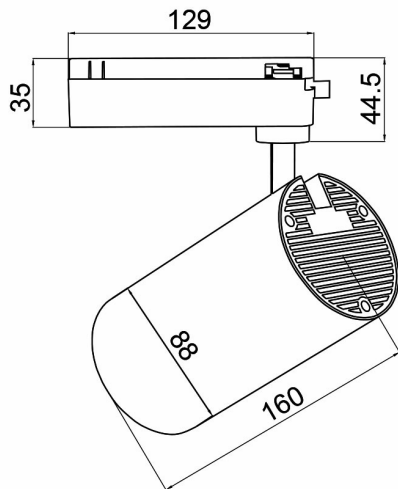

PRODUCT DATASHEET

MODEL NO BD40-00201

DESCRIPTION BRY-SHOPLINE-B30-30W-COB-BLC-3000K-TRACKLIGHT

General Characteristics

Model No	:	BD40-00201
Main Family	:	Track Lighting
Sub Family	:	LED Tracklight
Type	:	Track
Body Color	:	Black
Lamp Shape	:	Directional
Dimmable	:	Not-Dimmable
Light Source	:	LED
Socket	:	2 Wires
Warranty	:	2 years
Class	:	Class II
IP	:	IP20

Electrical Characteristics

Lifetime	:	20000 h
Voltage	:	220-240V
Power Factor	:	>0,5
Material	:	Aluminium
Working Temperature	:	-20 C+40 C
Frequency	:	50-60 Hz

Package Informations

N.W.	:	9,40 kgs
G.W.	:	11,40 kgs
PCS/CTN	:	20 pcs
Length	:	495 mm
Width	:	335 mm
Height	:	360 mm
EAN	:	5949097724794

Product Characteristics

Wattage	:	30 w
Color Temperature	:	3000K
Quse Lumen	:	2450 lm
Color Rendering Index (CRI)	:	>80
Energy Efficiency Level	:	F
Beam Angle	:	36° Degrees
Color Category	:	Warm White

Dimensions & Weight

Diameter	:	88 mm
P. Height	:	160 mm
Weight	:	470 gr