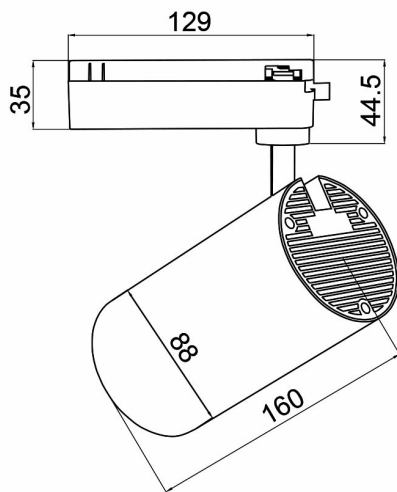

Braytron

PRODUCT DATASHEET

MODEL NO BD40-00201

DESCRIPTION BRY-SHOPLINE-B30-30W-COB-BLC-3000K-TRACKLIGHT

BRAYTRON SRL

Bulavardul iuliu maniu, Nr.616, Sector 6, 061129, Bucuresti-ROMANIA

info@braytron.com

www.braytron.com

General Characteristics

Model No	:	BD40-00201
Main Family	:	Track Lighting
Sub Family	:	LED Tracklight
Type	:	Track
Body Color	:	Black
Lamp Shape	:	Directional
Dimmable	:	Not-Dimmable
Light Source	:	LED
Socket	:	2 Wires
Warranty	:	2 years
Class	:	Class II
IP	:	IP20

Electrical Characteristics

Lifetime	:	20000 h
Voltage	:	220-240V
Power Factor	:	>0,5
Material	:	Aluminium
Working Temperature	:	-20 C+40 C
Frequency	:	50-60 Hz

Package Informations

N.W.	:	9,40 kgs
G.W.	:	11,40 kgs
PCS/CTN	:	20 pcs
Length	:	495 mm
Width	:	335 mm
Height	:	360 mm
EAN	:	5949097724794

Diameter	:	88 mm
P. Height	:	160 mm
Weight	:	470 gr