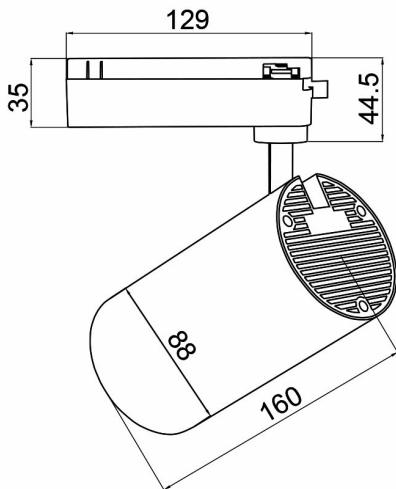

PRODUCT DATASHEET

MODEL NO BD40-00200

DESCRIPTION BRY-SHOPLINE-B30-30W-COB-WHT-3000K-TRACKLIGHT

General Characteristics

Model No	:	BD40-00200
Main Family	:	Track Lighting
Sub Family	:	LED Tracklight
Type	:	Schuko Socket
Body Color	:	White
Lamp Shape	:	Directional
Dimmable	:	Not-Dimmable
Light Source	:	LED
Socket	:	2 Wires
Warranty	:	2 years
Class	:	Class II
IP	:	IP20

Electrical Characteristics

Lifetime	:	20000 h
Voltage	:	220-240V
Power Factor	:	>0,5
Material	:	Aluminium
Working Temperature	:	-20 C+40 C
Frequency	:	50-60 Hz
Current	:	16 A

Package Informations

N.W.	:	9,40 kgs
G.W.	:	11,40 kgs
PCS/CTN	:	20 pcs
Length	:	495 mm
Width	:	335 mm
Height	:	360 mm
EAN	:	5949097724787

Product Characteristics

Wattage	:	30 w
Color Temperature	:	3000K
Quse Lumen	:	2450 lm
Color Rendering Index (CRI)	:	>80
Energy Efficiency Level	:	F
Beam Angle	:	36° Degrees
Color Category	:	Warm White

Dimensions & Weight

Diameter	:	88 mm
P. Height	:	160 mm
Weight	:	470 gr