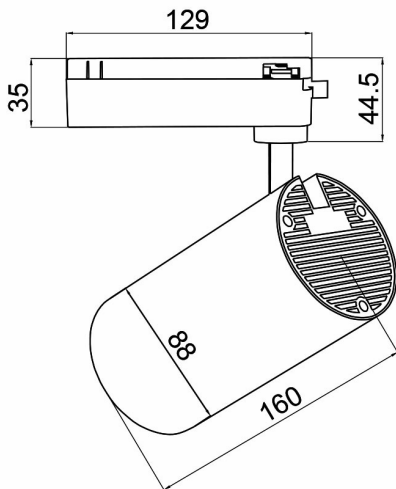

PRODUCT DATASHEET

MODEL NO BD40-00200

DESCRIPTION BRY-SHOPLINE-B30-30W-COB-WHT-3000K-TRACKLIGHT

General Characteristics

Model No	:	BD40-00200
Main Family	:	Track Lighting
Sub Family	:	LED Tracklight
Type	:	Track
Body Color	:	White
Lamp Shape	:	Directional
Dimmable	:	Not-Dimmable
Light Source	:	LED
Socket	:	2 Wires
Warranty	:	2 years
Class	:	Class II
IP	:	IP20

Electrical Characteristics

Lifetime	:	20000 h
Voltage	:	220-240V
Power Factor	:	>0,5
Material	:	Aluminium
Working Temperature	:	-20 C+40 C
Frequency	:	50-60 Hz

Package Informations

N.W.	:	9,40 kgs
G.W.	:	11,40 kgs
PCS/CTN	:	20 pcs
Length	:	495 mm
Width	:	335 mm
Height	:	360 mm
EAN	:	5949097724787

Product Characteristics

Wattage	:	30 w
Color Temperature	:	3000K
Quse Lumen	:	2450 lm
Color Rendering Index (CRI)	:	>80
Energy Efficiency Level	:	F
Beam Angle	:	36° Degrees
Color Category	:	Warm White

Dimensions & Weight

Diameter	:	88 mm
P. Height	:	160 mm
Weight	:	470 gr