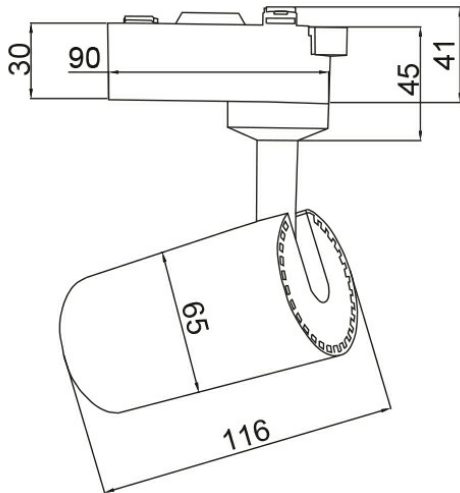

PRODUCT DATASHEET

MODEL NO BD40-00131

DESCRIPTION BRY-SHOPLINE-A15-15W-COB-BLC-6500K-TRACKLIGHT

General Characteristics

Model No	:	BD40-00131
Main Family	:	Track Lighting
Sub Family	:	LED Tracklight
Type	:	Track
Body Color	:	Black
Lamp Shape	:	Directional
Dimmable	:	Not-Dimmable
Light Source	:	LED
Socket	:	2 Wires
Warranty	:	2 years
Class	:	Class II
IP	:	IP20

Electrical Characteristics

Lifetime	:	20000 h
Voltage	:	220-240V
Power Factor	:	>0,5
Material	:	Aluminium
Working Temperature	:	-20 C+40 C
Frequency	:	50-60 Hz

Package Informations

N.W.	:	6,36 kgs
G.W.	:	8,00 kgs
PCS/CTN	:	24 pcs
Length	:	433 mm
Width	:	335 mm
Height	:	280 mm
EAN	:	5949097728372

Product Characteristics

Wattage	:	15 w
Color Temperature	:	6500K
Quse Lumen	:	1120 lm
Color Rendering Index (CRI)	:	>80
Energy Efficiency Level	:	F
Beam Angle	:	24° Degrees
Color Category	:	Cool White

Dimensions & Weight

Diameter	:	65 mm
P. Height	:	116 mm
Weight	:	265 gr