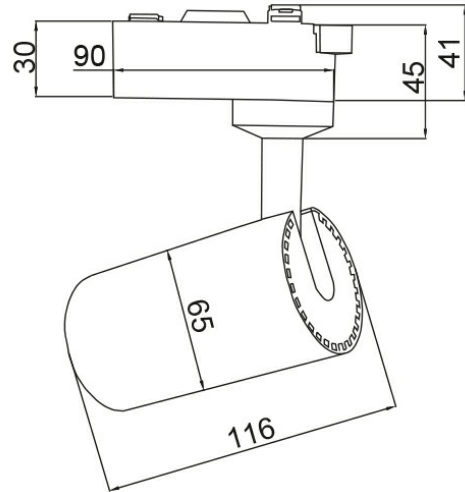

PRODUCT DATASHEET

MODEL NO BD40-00131

DESCRIPTION BRY-SHOPLINE-A15-15W-COB-BLC-6500K-TRACKLIGHT

General Characteristics

Model No	:	BD40-00131
Main Family	:	Track Lighting
Sub Family	:	LED Tracklight
Type	:	Track
Body Color	:	Black
Lamp Shape	:	Directional
Dimmable	:	Not-Dimmable
Light Source	:	LED
Socket	:	2 Wires
Warranty	:	2 years
Class	:	Class II
IP	:	IP20

Electrical Characteristics

Lifetime	:	20000 h
Voltage	:	220-240V
Power Factor	:	>0,5
Material	:	Aluminium
Working Temperature	:	-20 C+40 C
Frequency	:	50-60 Hz

Package Informations

N.W.	:	6,36 kgs
G.W.	:	8,00 kgs
PCS/CTN	:	24 pcs
Length	:	433 mm
Width	:	335 mm
Height	:	280 mm
EAN	:	5949097728372

Product Characteristics

Wattage	:	15 w
Color Temperature	:	6500K
Quse Lumen	:	1120 lm
Color Rendering Index (CRI)	:	>80
Energy Efficiency Level	:	F
Beam Angle	:	24° Degrees
Color Category	:	Cool White

Dimensions & Weight

Diameter	:	65 mm
P. Height	:	116 mm
Weight	:	265 gr