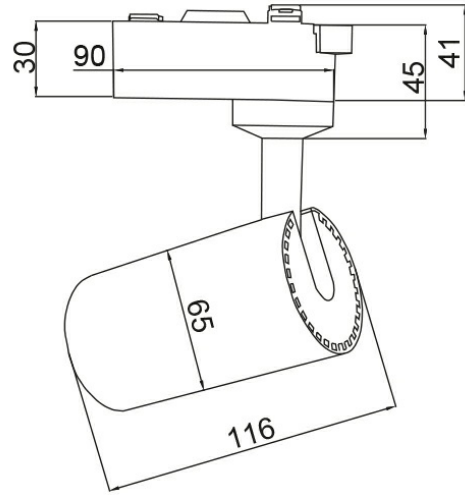

PRODUCT DATASHEET

MODEL NO BD40-00130

DESCRIPTION BRY-SHOPLINE-A15-15W-COB-WHT-6500K-TRACKLIGHT

General Characteristics

Model No	:	BD40-00130
Main Family	:	Track Lighting
Sub Family	:	LED Tracklight
Type	:	Track
Body Color	:	White
Lamp Shape	:	Directional
Dimmable	:	Not-Dimmable
Light Source	:	LED
Socket	:	2 Wires
Warranty	:	2 years
Class	:	Class II
IP	:	IP20

Electrical Characteristics

Lifetime	:	20000 h
Voltage	:	220-240V
Power Factor	:	>0,5
Material	:	Aluminium
Working Temperature	:	-20 C+40 C
Frequency	:	50-60 Hz

Package Informations

N.W.	:	6,36 kgs
G.W.	:	8,00 kgs
PCS/CTN	:	24 pcs
Length	:	433 mm
Width	:	335 mm
Height	:	280 mm
EAN	:	5949097728365

Product Characteristics

Wattage	:	15 w
Color Temperature	:	6500K
Quse Lumen	:	1120 lm
Color Rendering Index (CRI)	:	>80
Energy Efficiency Level	:	F
Beam Angle	:	24° Degrees
Color Category	:	Cool White

Dimensions & Weight

Diameter	:	65 mm
P. Height	:	116 mm
Weight	:	265 gr