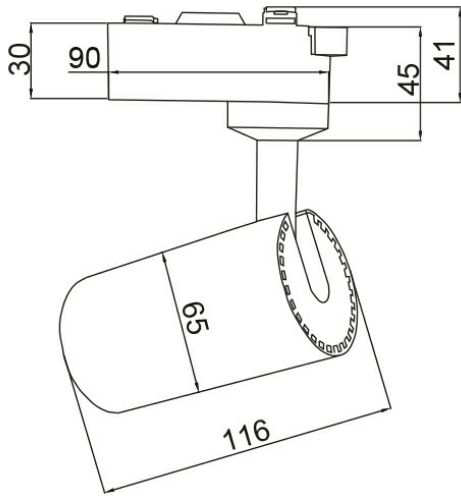

PRODUCT DATASHEET

MODEL NO BD40-00130

DESCRIPTION BRY-SHOPLINE-A15-15W-COB-WHT-6500K-TRACKLIGHT

General Characteristics

Model No	:	BD40-00130
Main Family	:	Track Lighting
Sub Family	:	LED Tracklight
Type	:	Track
Body Color	:	White
Lamp Shape	:	Directional
Dimmable	:	Not-Dimmable
Light Source	:	LED
Socket	:	2 Wires
Warranty	:	2 years
Class	:	Class II
IP	:	IP20

Electrical Characteristics

Lifetime	:	20000 h
Voltage	:	220-240V
Power Factor	:	>0,5
Material	:	Aluminium
Working Temperature	:	-20 C+40 C
Frequency	:	50-60 Hz

Package Informations

N.W.	:	6,36 kgs
G.W.	:	8,00 kgs
PCS/CTN	:	24 pcs
Length	:	433 mm
Width	:	335 mm
Height	:	280 mm
EAN	:	5949097728365

Product Characteristics

Wattage	:	15 w
Color Temperature	:	6500K
Quse Lumen	:	1120 lm
Color Rendering Index (CRI)	:	>80
Energy Efficiency Level	:	F
Beam Angle	:	24° Degrees
Color Category	:	Cool White

Dimensions & Weight

Diameter	:	65 mm
P. Height	:	116 mm
Weight	:	265 gr