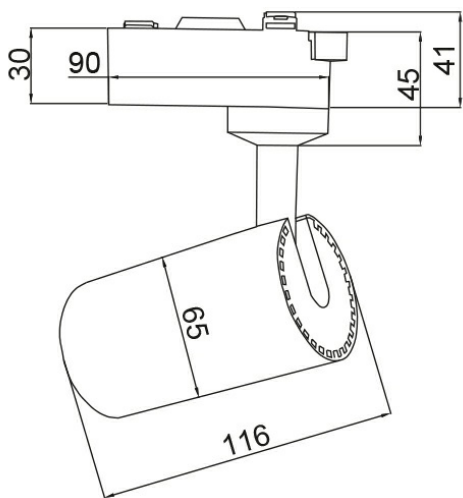

PRODUCT DATASHEET

MODEL NO BD40-00110

DESCRIPTION BRY-SHOPLINE-A15-15W-COB-WHT-4000K-TRACKLIGHT

General Characteristics

Model No	:	BD40-00110
Main Family	:	Track Lighting
Sub Family	:	LED Tracklight
Type	:	Track
Body Color	:	White
Lamp Shape	:	Directional
Dimmable	:	Not-Dimmable
Light Source	:	LED
Socket	:	2 Wires
Warranty	:	2 years
Class	:	Class II
IP	:	IP20

Electrical Characteristics

Lifetime	:	20000 h
Voltage	:	220-240V
Power Factor	:	>0,5
Material	:	Aluminium
Working Temperature	:	-20 C+40 C
Frequency	:	50-60 Hz

Package Informations

N.W.	:	6,36 kgs
G.W.	:	8,00 kgs
PCS/CTN	:	24 pcs
Length	:	433 mm
Width	:	335 mm
Height	:	280 mm
EAN	:	5949097724756

Product Characteristics

Wattage	:	15 w
Color Temperature	:	4000K
Quse Lumen	:	1120 lm
Color Rendering Index (CRI)	:	>80
Energy Efficiency Level	:	F
Beam Angle	:	24° Degrees
Color Category	:	Natural White

Dimensions & Weight

Diameter	:	65 mm
P. Height	:	116 mm
Weight	:	265 gr