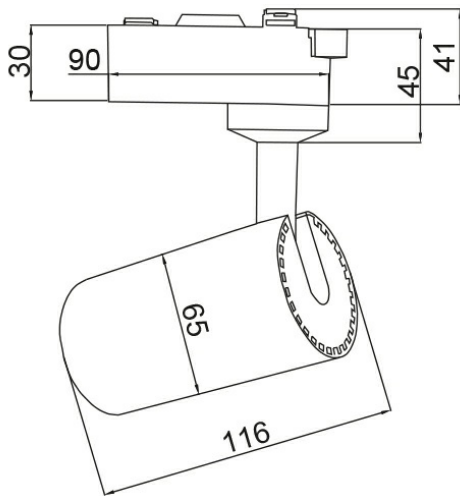

Braytron

PRODUCT DATASHEET

MODEL NO BD40-00101

DESCRIPTION BRY-SHOPLINE-A15-15W-COB-BLC-3000K-TRACKLIGHT

BRAYTRON SRL

Bulavardul iuliu maniu, Nr.616, Sector 6, 061129, Bucuresti-ROMANIA

info@braytron.com

www.braytron.com

General Characteristics

Model No	:	BD40-00101
Main Family	:	Track Lighting
Sub Family	:	LED Tracklight
Type	:	Track
Body Color	:	Black
Lamp Shape	:	Directional
Dimmable	:	Not-Dimmable
Light Source	:	LED
Socket	:	2 Wires
Warranty	:	2 years
Class	:	Class II
IP	:	IP20

Electrical Characteristics

Lifetime	:	20000 h
Voltage	:	220-240V
Power Factor	:	>0,5
Material	:	Aluminium
Working Temperature	:	-20 C+40 C
Frequency	:	50-60 Hz

Package Informations

N.W.	:	6,36 kgs
G.W.	:	8,00 kgs
PCS/CTN	:	24 pcs
Length	:	433 mm
Width	:	335 mm
Height	:	280 mm
EAN	:	5949097724763

Diameter	:	65 mm
P. Height	:	116 mm
Weight	:	265 gr