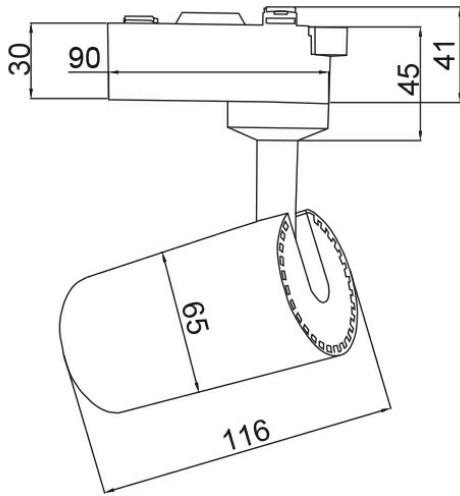

PRODUCT DATASHEET

MODEL NO BD40-00100

DESCRIPTION BRY-SHOPLINE-A15-15W-COB-WHT-3000K-TRACKLIGHT

General Characteristics

Model No	:	BD40-00100
Main Family	:	Track Lighting
Sub Family	:	LED Tracklight
Type	:	Track
Body Color	:	White
Lamp Shape	:	Directional
Dimmable	:	Not-Dimmable
Light Source	:	LED
Socket	:	2 Wires
Warranty	:	2 years
Class	:	Class II
IP	:	IP20

Electrical Characteristics

Lifetime	:	20000 h
Voltage	:	220-240V
Power Factor	:	>0,5
Material	:	Aluminium
Working Temperature	:	-20 C+40 C
Frequency	:	50-60 Hz

Package Informations

N.W.	:	6,36 kgs
G.W.	:	8,00 kgs
PCS/CTN	:	24 pcs
Length	:	433 mm
Width	:	335 mm
Height	:	280 mm
EAN	:	5949097724749

Product Characteristics

Wattage	:	15 w
Color Temperature	:	3000K
Quse Lumen	:	1120 lm
Color Rendering Index (CRI)	:	>80
Energy Efficiency Level	:	F
Beam Angle	:	24° Degrees
Color Category	:	Warm White

Dimensions & Weight

Diameter	:	65 mm
P. Height	:	116 mm
Weight	:	265 gr