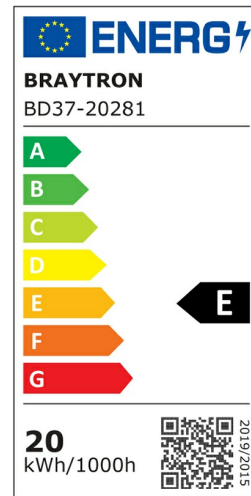

Braytron

PRODUCT DATASHEET

MODEL NO BD37-20281

DESCRIPTION BRY-LINEX-SD20-2x10W-3IN1-BLC-LED DOWNLIGHT

3 CCT

BRAYTRON SRL

Bulavardul Iuliu Maniu, Nr.616, Sector 6, 061129, Bucuresti-ROMANIA

info@braytron.com

www.braytron.com

Page 1-2

General Characteristics

Model No	:	BD37-20281
Main Family	:	Indoor Lighting
Sub Family	:	LED Spotlight
Type	:	Spotlight
Body Color	:	Black
Lamp Shape	:	Directional
Dimmable	:	Not-Dimmable
Light Source	:	LED
Warranty	:	3 years
Class	:	Class II
IP	:	IP20

Electrical Characteristics

Lifetime	:	20000 h
Voltage	:	220-240V
Power Factor	:	>0,5
Material	:	Aluminium
Working Temperature	:	-20 C+40 C
Frequency	:	50-60 Hz

Package Informations

PCS/CTN	:	30 pcs
EAN	:	5949097739279

Product Characteristics

Wattage	:	2x10 w
Color Temperature	:	3IN1
Quse Lumen	:	2200 lm
Color Rendering Index (CRI)	:	>90
Energy Efficiency Level	:	E
Beam Angle	:	36° Degrees
Color Category	:	3IN1

Dimensions & Weight