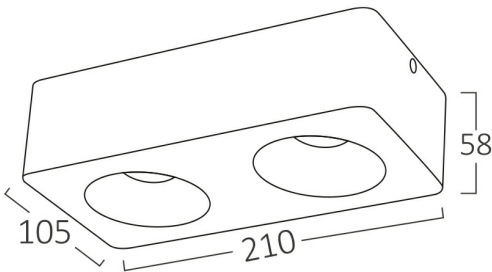

Braytron

PRODUCT DATASHEET

MODEL NO BD37-20281

DESCRIPTION BRY-LINEX-SD20-2x10W-3IN1-BLC-LED DOWNLIGHT

3 CCT

BRAYTRON SRL

Bulavardul Iuliu Maniu, Nr.616, Sector 6, 061129, Bucuresti-ROMANIA

info@braytron.com

www.braytron.com

Page 1-2

General Characteristics

Model No	:	BD37-20281
Main Family	:	Indoor Lighting
Sub Family	:	LED Spotlight
Type	:	Spotlight
Body Color	:	Black
Lamp Shape	:	Directional
Dimmable	:	Not-Dimmable
Light Source	:	LED
Warranty	:	3 years
Class	:	Class II
IP	:	IP20

Product Characteristics

Wattage	:	2x10 w
Color Temperature	:	3IN1
Quse Lumen	:	2200 lm
Color Rendering Index (CRI)	:	>90
Energy Efficiency Level	:	E
Beam Angle	:	36° Degrees
Color Category	:	3IN1

Dimensions & Weight

P. Length	:	210 mm
P. Width	:	105 mm
P. Height	:	58 mm