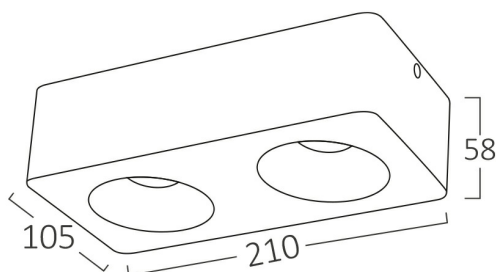

PRODUCT DATASHEET

MODEL NO BD37-20281

DESCRIPTION BRY-LINEX-SD20-2x10W-3IN1-BLC-LED DOWNLIGHT

General Characteristics

Model No	:	BD37-20281
Main Family	:	Indoor Lighting
Sub Family	:	LED Spotlight
Type	:	Spotlight
Body Color	:	Black
Lamp Shape	:	Directional
Dimmable	:	Not-Dimmable
Light Source	:	LED
Warranty	:	3 years
Class	:	Class II
IP	:	IP20

Wattage	:	2x10 w
Color Temperature	:	3IN1
Quse Lumen	:	2200 lm
Color Rendering Index (CRI)	:	>80
Energy Efficiency Level	:	E
Beam Angle	:	36° Degrees
Color Category	:	3IN1

Dimensions & Weight

P. Length	:	210 mm
P. Width	:	105 mm
P. Height	:	58 mm