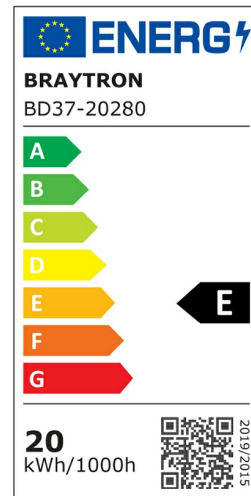

BRAYTRON SRL

Bulavardul iuliu maniu, Nr.616, Sector 6, 061129, Bucuresti-ROMANIA

info@braytron.com

www.braytron.com