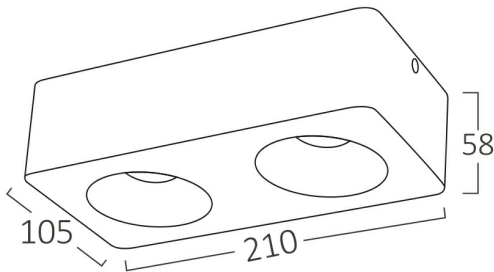

## PRODUCT DATASHEET

MODEL NO BD37-20280

DESCRIPTION BRY-LINEX-SD20-2x10W-3IN1-WHT-LED DOWNLIGHT

### General Characteristics

Model No	:	BD37-20280
Main Family	:	Indoor Lighting
Sub Family	:	LED Spotlight
Type	:	Spotlight
Body Color	:	White
Lamp Shape	:	Directional
Dimmable	:	Not-Dimmable
Light Source	:	LED
Warranty	:	3 years
Class	:	Class II
IP	:	IP20

### Dimensions & Weight

P. Length	:	210 mm
P. Width	:	105 mm
P. Height	:	58 mm