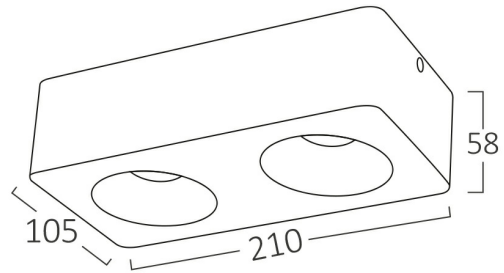

## PRODUCT DATASHEET

MODEL NO BD37-20280

DESCRIPTION BRY-LINEX-SD20-2x10W-3IN1-WHT-LED DOWNLIGHT

### General Characteristics

Model No	:	BD37-20280
Main Family	:	Indoor Lighting
Sub Family	:	LED Spotlight
Type	:	Spotlight
Body Color	:	White
Lamp Shape	:	Directional
Dimmable	:	Not-Dimmable
Light Source	:	LED
Warranty	:	3 years
Class	:	Class II
IP	:	IP20

### Dimensions & Weight

P. Length	:	210 mm
P. Width	:	105 mm
P. Height	:	58 mm