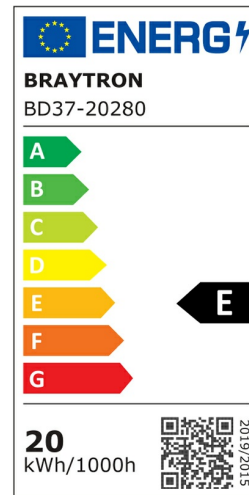

## PRODUCT DATASHEET

MODEL NO BD37-20280

DESCRIPTION BRY-LINEX-SD20-2x10W-3IN1-WHT-LED DOWNLIGHT

### General Characteristics

Model No	:	BD37-20280
Main Family	:	Indoor Lighting
Sub Family	:	LED Spotlight
Type	:	Spotlight
Body Color	:	White
Lamp Shape	:	Directional
Dimmable	:	Not-Dimmable
Light Source	:	LED
Warranty	:	3 years
Class	:	Class II
IP	:	IP20

### Electrical Characteristics

Lifetime	:	20000 h
Voltage	:	220-240V
Power Factor	:	>0,5
Material	:	Aluminium
Frequency	:	50-60 Hz

### Product Characteristics

Wattage	:	2x10 w
Color Temperature	:	3IN1
Quse Lumen	:	2200 lm
Color Rendering Index (CRI)	:	>80
Energy Efficiency Level	:	E
Beam Angle	:	36° Degrees
Color Category	:	3IN1