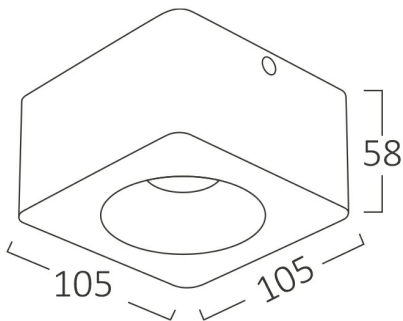

PRODUCT DATASHEET

MODEL NO BD37-20181

DESCRIPTION BRY-LINEX-SD10-1x10W-3IN1-BLC-LED DOWNLIGHT

General Characteristics

Model No	:	BD37-20181
Main Family	:	Indoor Lighting
Sub Family	:	LED Spotlight
Type	:	Spotlight
Body Color	:	Black
Lamp Shape	:	Directional
Dimmable	:	Not-Dimmable
Light Source	:	LED
Warranty	:	3 years
Class	:	Class II
IP	:	IP20

Electrical Characteristics

Lifetime	:	20000 h
Voltage	:	220-240V
Power Factor	:	>0,5
Material	:	Aluminium
Frequency	:	50-60 Hz

Package Informations

PCS/CTN	:	30 pcs
Length	:	585 mm
Width	:	210 mm
Height	:	225 mm
EAN	:	5949097739255

Product Characteristics

Wattage	:	1x10 w
Color Temperature	:	3IN1
Quse Lumen	:	1150 lm
Color Rendering Index (CRI)	:	>80
Energy Efficiency Level	:	E
Beam Angle	:	36° Degrees
Color Category	:	3IN1

Dimensions & Weight

P. Length	:	105 mm
P. Width	:	105 mm
P. Height	:	58 mm
Weight	:	400 gr