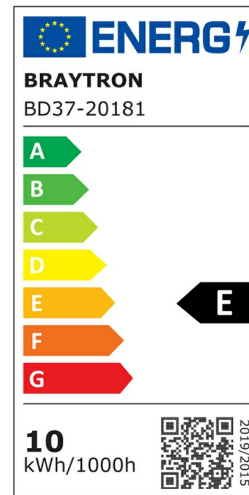

PRODUCT DATASHEET

MODEL NO BD37-20181

DESCRIPTION BRY-LINEX-SD10-1x10W-3IN1-BLC-LED DOWNLIGHT

General Characteristics

Model No	:	BD37-20181
Main Family	:	Indoor Lighting
Sub Family	:	LED Spotlight
Type	:	Spotlight
Body Color	:	Black
Lamp Shape	:	Directional
Dimmable	:	Not-Dimmable
Light Source	:	LED
Warranty	:	3 years
Class	:	Class II
IP	:	IP20

Electrical Characteristics

Lifetime	:	20000 h
Voltage	:	220-240V
Power Factor	:	>0,5
Material	:	Aluminium
Frequency	:	50-60 Hz

Package Informations

PCS/CTN	:	30 pcs
Length	:	585 mm
Width	:	210 mm
Height	:	225 mm
EAN	:	5949097739255

Product Characteristics

Wattage	:	1x10 w
Color Temperature	:	3IN1
Quse Lumen	:	1150 lm
Color Rendering Index (CRI)	:	>80
Energy Efficiency Level	:	E
Beam Angle	:	36° Degrees
Color Category	:	3IN1

Dimensions & Weight