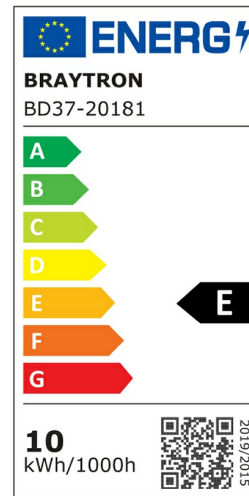

Braytron

PRODUCT DATASHEET

MODEL NO BD37-20181

DESCRIPTION BRY-LINEX-SD10-1x10W-3IN1-BLC-LED DOWNLIGHT

BRAYTRON SRL

Bulavardul Iuliu Maniu, Nr.616, Sector 6, 061129, Bucuresti-ROMANIA

info@braytron.com

www.braytron.com

General Characteristics

Model No	:	BD37-20181
Main Family	:	Indoor Lighting
Sub Family	:	LED Spotlight
Type	:	Spotlight
Body Color	:	Black
Lamp Shape	:	Directional
Dimmable	:	Not-Dimmable
Light Source	:	LED
Warranty	:	3 years
Class	:	Class II
IP	:	IP20

Electrical Characteristics

Lifetime	:	20000 h
Voltage	:	220-240V
Power Factor	:	>0,5
Material	:	Aluminium
Working Temperature	:	-20 C+40 C
Frequency	:	50-60 Hz

Package Informations

N.W.	:	12,00 kgs
G.W.	:	13,55 kgs
PCS/CTN	:	30 pcs
Length	:	585 mm
Width	:	210 mm
Height	:	225 mm
EAN	:	5949097739255

Product Characteristics

Wattage	:	1x10 w
Color Temperature	:	3IN1
Quse Lumen	:	1150 lm
Color Rendering Index (CRI)	:	>90
Energy Efficiency Level	:	E
Beam Angle	:	36° Degrees
Color Category	:	3IN1

Dimensions & Weight