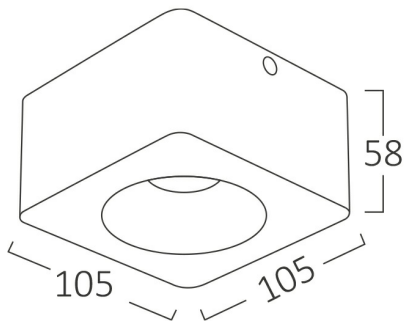

## PRODUCT DATASHEET

MODEL NO BD37-20180

DESCRIPTION BRY-LINEX-SD10-1x10W-3IN1-WHT-LED DOWNLIGHT

3 CCT

### General Characteristics

Model No	:	BD37-20180
Main Family	:	Indoor Lighting
Sub Family	:	LED Spotlight
Type	:	Spotlight
Body Color	:	White
Lamp Shape	:	Directional
Dimmable	:	Not-Dimmable
Light Source	:	LED
Warranty	:	3 years
Class	:	Class II
IP	:	IP20

### Package Informations

PCS/CTN	:	30 pcs
Length	:	585 mm
Width	:	210 mm
Height	:	225 mm
EAN	:	5949097739248

### Dimensions & Weight

P. Length	:	105 mm
P. Width	:	105 mm
P. Height	:	58 mm
Weight	:	400 gr