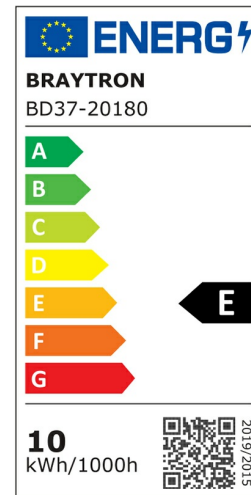

## PRODUCT DATASHEET

MODEL NO BD37-20180

DESCRIPTION BRY-LINEX-SD10-1x10W-3IN1-WHT-LED DOWNLIGHT

3 CCT

### General Characteristics

Model No	:	BD37-20180
Main Family	:	Indoor Lighting
Sub Family	:	LED Spotlight
Type	:	Spotlight
Body Color	:	White
Lamp Shape	:	Directional
Dimmable	:	Not-Dimmable
Light Source	:	LED
Warranty	:	3 years
Class	:	Class II
IP	:	IP20

### Electrical Characteristics

Lifetime	:	20000 h
Voltage	:	220-240V
Power Factor	:	>0,5
Material	:	Aluminium
Frequency	:	50-60 Hz

### Product Characteristics

Wattage	:	1x10 w
Color Temperature	:	3IN1
Quse Lumen	:	1150 lm
Color Rendering Index (CRI)	:	>80
Energy Efficiency Level	:	E
Beam Angle	:	36° Degrees
Color Category	:	3IN1