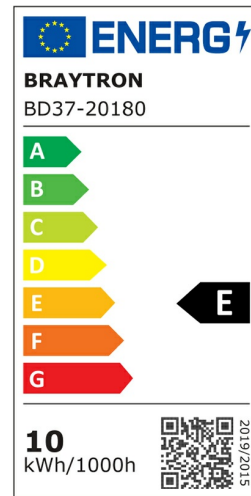

Braytron

PRODUCT DATASHEET

MODEL NO BD37-20180

DESCRIPTION BRY-LINEX-SD10-1x10W-3IN1-WHT-LED DOWNLIGHT

3 CCT

BRAYTRON SRL

Bulavardul Iuliu Maniu, Nr.616, Sector 6, 061129, Bucuresti-ROMANIA

info@braytron.com

www.braytron.com

General Characteristics

Model No	:	BD37-20180
Main Family	:	Indoor Lighting
Sub Family	:	LED Spotlight
Type	:	Spotlight
Body Color	:	White
Lamp Shape	:	Directional
Dimmable	:	Not-Dimmable
Light Source	:	LED
Warranty	:	3 years
Class	:	Class II
IP	:	IP20

Electrical Characteristics

Lifetime	:	20000 h
Voltage	:	220-240V
Power Factor	:	>0,5
Material	:	Aluminium
Working Temperature	:	-20 C+40 C
Frequency	:	50-60 Hz

Package Informations

N.W.	:	12,00 kgs
G.W.	:	13,55 kgs
PCS/CTN	:	30 pcs
Length	:	585 mm
Width	:	210 mm
Height	:	225 mm
EAN	:	5949097739248

Product Characteristics

Wattage	:	1x10 w
Color Temperature	:	3IN1
Quse Lumen	:	1150 lm
Color Rendering Index (CRI)	:	>90
Energy Efficiency Level	:	E
Beam Angle	:	36° Degrees
Color Category	:	3IN1

Dimensions & Weight