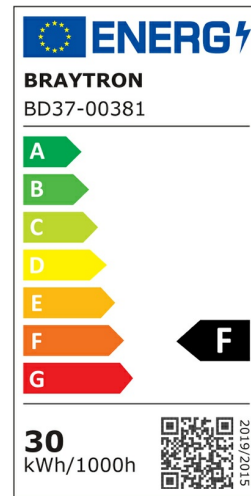

Braytron

PRODUCT DATASHEET

MODEL NO BD37-00381

DESCRIPTION BRY-LINEX-CD30-30W-3IN1-BLC-LED DOWNLIGHT

BRAYTRON SRL

Bulavardul Iuliu Maniu, Nr.616, Sector 6, 061129, Bucuresti-ROMANIA

info@braytron.com

www.braytron.com