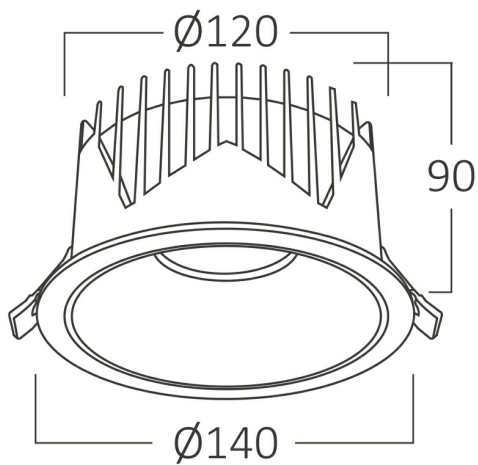

PRODUCT DATASHEET

MODEL NO BD37-00381

DESCRIPTION BRY-LINEX-CD30-30W-3IN1-BLC-LED DOWNLIGHT

General Characteristics

Model No	:	BD37-00381
Main Family	:	Indoor Lighting
Sub Family	:	LED Spotlight
Type	:	Spotlight
Body Color	:	Black
Lamp Shape	:	Directional
Dimmable	:	Not-Dimmable
Light Source	:	LED
Socket	:	N/A
Warranty	:	3 years
Class	:	Class II
IP	:	IP20

Electrical Characteristics

Lifetime (at 2.7 h/day)	:	20000 h
Voltage	:	220-240V
Power Factor	:	>0,9
Material	:	Aluminium
Working Temperature	:	-20 C+40 C
Frequency	:	50-60 Hz

Package Informations

N.W.	:	10,30 kgs
G.W.	:	12,55 kgs
PCS/CTN	:	20 pcs
Length	:	740 mm
Width	:	300 mm
Height	:	245 mm
EAN	:	5949097741029

Product Characteristics

Wattage	:	30 w
Color Temperature	:	3IN1
Quse Lumen	:	2650 lm
Color Rendering Index (CRI)	:	>80
Energy Efficiency Level	:	F
Beam Angle	:	36° Degrees
Color Category	:	3IN1

Dimensions & Weight

Diameter	:	140 mm
P. Height	:	90 mm
Cutout	:	120 mm
Weight	:	515 gr