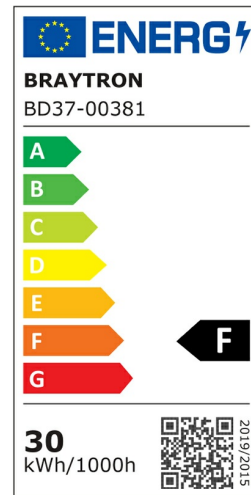

PRODUCT DATASHEET

MODEL NO BD37-00381

DESCRIPTION BRY-LINEX-CD30-30W-3IN1-BLC-LED DOWNLIGHT

General Characteristics

Model No	:	BD37-00381
Main Family	:	Indoor Lighting
Sub Family	:	LED Spotlight
Type	:	Spotlight
Body Color	:	Black
Lamp Shape	:	Directional
Dimmable	:	Not-Dimmable
Light Source	:	LED
Socket	:	N/A
Warranty	:	3 years
Class	:	Class II
IP	:	IP20

Electrical Characteristics

Lifetime (at 2.7 h/day)	:	20000 h
Voltage	:	220-240V
Power Factor	:	>0,9
Material	:	Aluminium
Working Temperature	:	-20 C+40 C
Frequency	:	50-60 Hz

Package Informations

N.W.	:	10,30 kgs
G.W.	:	12,55 kgs
PCS/CTN	:	20 pcs
Length	:	740 mm
Width	:	300 mm
Height	:	245 mm
EAN	:	5949097741029

Product Characteristics

Wattage	:	30 w
Color Temperature	:	3IN1
Quse Lumen	:	2650 lm
Color Rendering Index (CRI)	:	>80
Energy Efficiency Level	:	F
Beam Angle	:	36° Degrees
Color Category	:	3IN1

Dimensions & Weight

Diameter	:	140 mm
P. Height	:	90 mm
Cutout	:	120 mm
Weight	:	515 gr