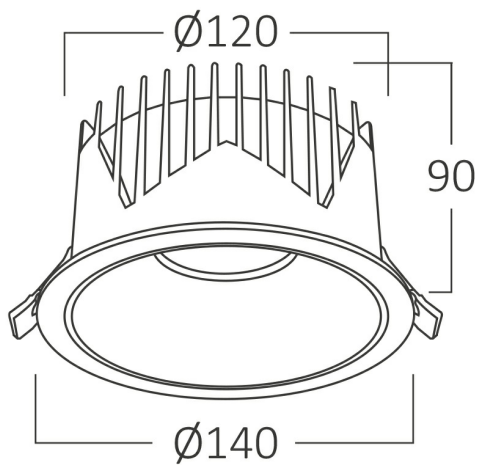

PRODUCT DATASHEET

MODEL NO BD37-00381

DESCRIPTION BRY-LINEX-CD30-30W-3IN1-BLC-LED DOWNLIGHT

General Characteristics

Model No	:	BD37-00381
Main Family	:	Indoor Lighting
Sub Family	:	LED Spotlight
Type	:	Spotlight
Body Color	:	Black
Lamp Shape	:	Directional
Dimmable	:	Not-Dimmable
Light Source	:	LED
Socket	:	N/A
Warranty	:	3 years
Class	:	Class II
IP	:	IP20

Electrical Characteristics

Lifetime	:	20000 h
Voltage	:	220-240V
Power Factor	:	>0,9
Material	:	Aluminium
Working Temperature	:	-20 C+40 C
Frequency	:	50-60 Hz

Package Informations

N.W.	:	10,30 kgs
G.W.	:	12,55 kgs
PCS/CTN	:	20 pcs
Length	:	740 mm
Width	:	300 mm
Height	:	245 mm
EAN	:	5949097741029

Product Characteristics

Wattage	:	30 w
Color Temperature	:	3IN1
Quse Lumen	:	2650 lm
Color Rendering Index (CRI)	:	>80
Energy Efficiency Level	:	F
Beam Angle	:	36° Degrees
Color Category	:	3IN1

Dimensions & Weight

Diameter	:	140 mm
P. Height	:	90 mm
Cutout	:	120 mm
Weight	:	515 gr