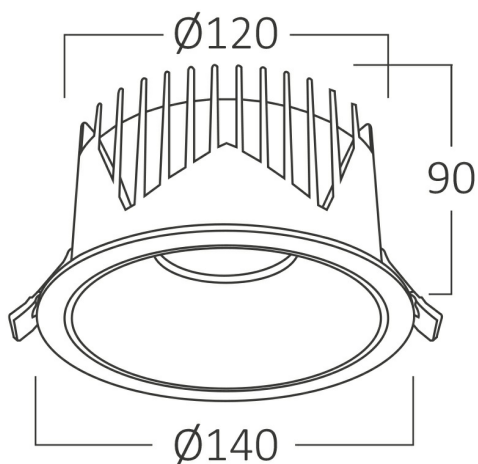

PRODUCT DATASHEET

MODEL NO BD37-00380

DESCRIPTION BRY-LINEX-CD30-30W-3IN1-WHT-LED DOWNLIGHT

3 CCT

General Characteristics

Model No	:	BD37-00380
Main Family	:	Indoor Lighting
Sub Family	:	LED Spotlight
Type	:	Spotlight
Body Color	:	White
Lamp Shape	:	Directional
Dimmable	:	Not-Dimmable
Light Source	:	LED
Socket	:	N/A
Warranty	:	3 years
Class	:	Class II
IP	:	IP20

Electrical Characteristics

Lifetime (at 2.7 h/day)	:	20000 h
Voltage	:	220-240V
Power Factor	:	>0,9
Material	:	Aluminium
Working Temperature	:	-20 C+40 C
Frequency	:	50-60 Hz

Package Informations

N.W.	:	10,30 kgs
G.W.	:	12,55 kgs
PCS/CTN	:	20 pcs
Length	:	740 mm
Width	:	300 mm
Height	:	245 mm
EAN	:	5949097741012

Product Characteristics

Wattage	:	30 w
Color Temperature	:	3IN1
Quse Lumen	:	2650 lm
Color Rendering Index (CRI)	:	>80
Energy Efficiency Level	:	F
Beam Angle	:	36° Degrees
Color Category	:	3IN1

Dimensions & Weight

Diameter	:	140 mm
P. Height	:	90 mm
Cutout	:	120 mm
Weight	:	515 gr