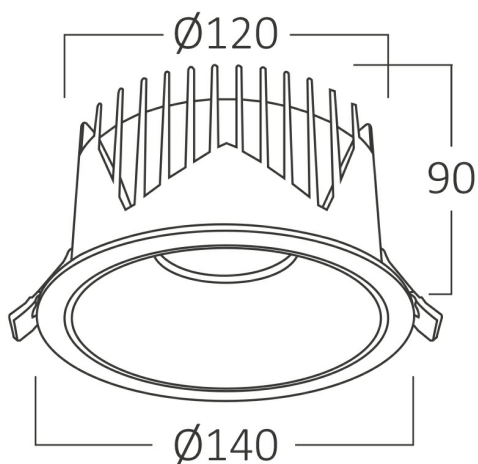

PRODUCT DATASHEET

MODEL NO BD37-00380

DESCRIPTION BRY-LINEX-CD30-30W-3IN1-WHT-LED DOWNLIGHT

3 CCT

General Characteristics

Model No	:	BD37-00380
Main Family	:	Indoor Lighting
Sub Family	:	LED Spotlight
Type	:	Spotlight
Body Color	:	White
Lamp Shape	:	Directional
Dimmable	:	Not-Dimmable
Light Source	:	LED
Socket	:	N/A
Warranty	:	3 years
Class	:	Class II
IP	:	IP20

Electrical Characteristics

Lifetime	:	20000 h
Voltage	:	220-240V
Power Factor	:	>0,9
Material	:	Aluminium
Working Temperature	:	-20 C+40 C
Frequency	:	50-60 Hz

Package Informations

N.W.	:	10,30 kgs
G.W.	:	12,55 kgs
PCS/CTN	:	20 pcs
Length	:	740 mm
Width	:	300 mm
Height	:	245 mm
EAN	:	5949097741012

Product Characteristics

Wattage	:	30 w
Color Temperature	:	3IN1
Quse Lumen	:	2650 lm
Color Rendering Index (CRI)	:	>80
Energy Efficiency Level	:	F
Beam Angle	:	36° Degrees
Color Category	:	3IN1

Dimensions & Weight

Diameter	:	140 mm
P. Height	:	90 mm
Cutout	:	120 mm
Weight	:	515 gr