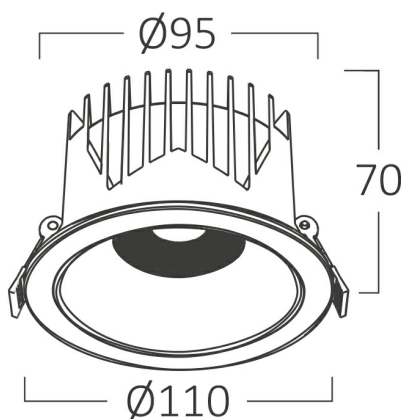

PRODUCT DATASHEET

MODEL NO BD37-00281

DESCRIPTION BRY-LINEX-CD20-20W-3CCT-BLC-LED DOWNLIGHT

3 CCT

General Characteristics

Model No	:	BD37-00281
Main Family	:	Indoor Lighting
Sub Family	:	LED Spotlight
Type	:	Spotlight
Body Color	:	Black
Lamp Shape	:	Directional
Dimmable	:	Not-Dimmable
Light Source	:	LED
Warranty	:	3 years
Class	:	Class II
IP	:	IP20

Electrical Characteristics

Lifetime	:	20000 h
Voltage	:	220-240V
Power Factor	:	>0,5
Material	:	Aluminium
Frequency	:	50-60 Hz
Current	:	16 A

Package Informations

N.W.	:	7,05 kgs
G.W.	:	8,55 kgs
PCS/CTN	:	20 pcs
Length	:	600 mm
Width	:	250 mm
Height	:	220 mm
EAN	:	5949097738999

Product Characteristics

Wattage	:	20 w
Color Temperature	:	3IN1
Quse Lumen	:	2200 lm
Color Rendering Index (CRI)	:	>80
Energy Efficiency Level	:	E
Beam Angle	:	36° Degrees
Color Category	:	3IN1

Dimensions & Weight

Diameter	:	110 mm
P. Height	:	70 mm
Cutout	:	95 mm
Weight	:	352,5 gr