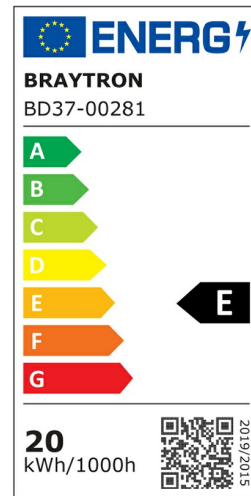

Braytron

PRODUCT DATASHEET

MODEL NO BD37-00281

DESCRIPTION BRY-LINEX-CD20-20W-3CCT-BLC-LED DOWNLIGHT

3 CCT

BRAYTRON SRL

Bulavardul iuliu maniu, Nr.616, Sector 6, 061129, Bucuresti-ROMANIA

info@braytron.com

www.braytron.com

General Characteristics

Model No	:	BD37-00281
Main Family	:	Indoor Lighting
Sub Family	:	LED Spotlight
Type	:	Spotlight
Body Color	:	Black
Lamp Shape	:	Directional
Dimmable	:	Not-Dimmable
Light Source	:	LED
Warranty	:	3 years
Class	:	Class II
IP	:	IP20

Electrical Characteristics

Lifetime	:	20000 h
Voltage	:	220-240V
Power Factor	:	>0,5
Material	:	Aluminium
Working Temperature	:	-20 C+40 C
Frequency	:	50-60 Hz
Current	:	16 A

Package Informations

N.W.	:	7,05 kgs
G.W.	:	8,55 kgs
PCS/CTN	:	20 pcs
Length	:	600 mm
Width	:	250 mm
Height	:	220 mm
EAN	:	5949097738999

Product Characteristics

Wattage	:	20 w
Color Temperature	:	3IN1
Quse Lumen	:	2200 lm
Color Rendering Index (CRI)	:	>90
Energy Efficiency Level	:	E
Beam Angle	:	36° Degrees
Color Category	:	3IN1

Dimensions & Weight