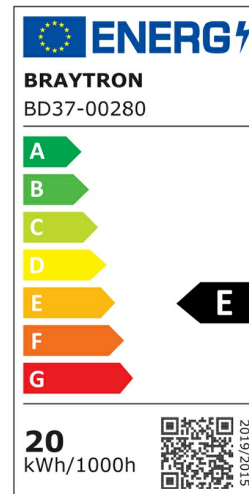

20w - 2200lm

3CCT SWITCH

3000K 4000K 6500K

5 YEARS WARRANTY

LED

90 CRI

LINEX

BRAYTRON SRL

Bulavardul iuliu maniu, Nr.616, Sector 6, 061129, Bucuresti-ROMANIA

info@braytron.com

www.braytron.com

Page 1-2

General Characteristics

Model No	:	BD37-00280
Main Family	:	Indoor Lighting
Sub Family	:	LED Spotlight
Type	:	Spotlight
Body Color	:	White-Black
Lamp Shape	:	Directional
Warranty	:	5 Years
Class	:	CLASS II
IP	:	IP20

Electrical Characteristics

Lifetime	:	25000 h
Voltage	:	220-240V 50/60Hz
Power Factor	:	>0,5
Material	:	Aluminium-PC
Working Temperature	:	-20°C ~ +40°C

Package Informations

N.W.	:	6,9 kgs
G.W.	:	8,5 kgs
PCS/CTN	:	20
Length	:	60 cm
Width	:	26 cm
Height	:	22 cm
EAN	:	5949097738982

Product Characteristics

Wattage	:	20 w
Color Temperature	:	3IN1
Quse Lumen	:	2200 lm
Color Rendering Index (CRI)	:	≥80
Energy Efficiency Level	:	E
Beam Angle	:	36°

Dimensions & Weight

Diameter	:	110 mm
P. Height	:	70 mm
Cutout	:	95 mm
Weight	:	346 gr