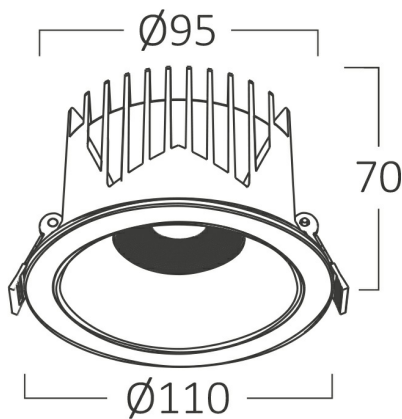

BRAYTRON SRL

Bulavardul iuliu maniu, Nr.616, Sector 6, 061129, Bucuresti-ROMANIA

info@braytron.com

www.braytron.com

Page 1-2