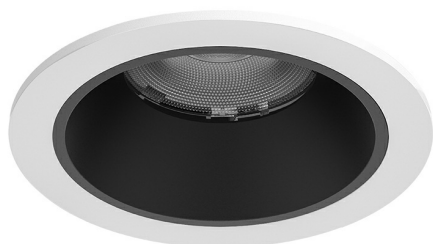

PRODUCT DATASHEET

MODEL NO BD37-00280

DESCRIPTION BRY-LINEX-CD20-20W-3CCT-WHT-LED DOWNLIGHT

3 CCT

General Characteristics

Model No	:	BD37-00280
Main Family	:	Indoor Lighting
Sub Family	:	LED Spotlight
Type	:	Schuko Socket
Body Color	:	White
Lamp Shape	:	Directional
Dimmable	:	Not-Dimmable
Light Source	:	LED
Warranty	:	3 years
Class	:	Class II
IP	:	IP20

Electrical Characteristics

Lifetime	:	20000 h
Voltage	:	220-240V
Power Factor	:	>0,5
Material	:	Aluminium
Frequency	:	50-60 Hz
Current	:	16 A

Package Informations

PCS/CTN	:	20 pcs
Length	:	600 mm
Width	:	250 mm
Height	:	220 mm
EAN	:	5949097738982

Product Characteristics

Wattage	:	20 w
Color Temperature	:	3IN1
Quse Lumen	:	2200 lm
Color Rendering Index (CRI)	:	>80
Energy Efficiency Level	:	E
Beam Angle	:	36° Degrees
Color Category	:	3IN1

Dimensions & Weight

Diameter	:	110 mm
P. Height	:	70 mm
Cutout	:	95 mm