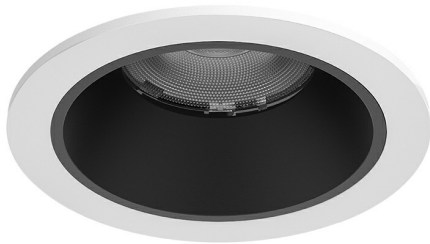

Braytron

PRODUCT DATASHEET

MODEL NO BD37-00280

DESCRIPTION BRY-LINEX-CD20-20W-3CCT-WHT-LED DOWNLIGHT

3 CCT

Braytron

LED DOWNLIGHT

MODEL NO: BD37-00280

20w - 2200lm

3CCT SWITCH

3000K 4000K 6500K

5 YEARS WARRANTY

LED

90 CRI

LINEX

BRAYTRON SRL

Bulavardul iuliu maniu, Nr.616, Sector 6, 061129, Bucuresti-ROMANIA

info@braytron.com

www.braytron.com

Page 1-2

General Characteristics

Model No	:	BD37-00280
Main Family	:	Indoor Lighting
Sub Family	:	LED Spotlight
Type	:	Spotlight
Body Color	:	White-Black
Lamp Shape	:	Directional
Warranty	:	5 Years
Class	:	CLASS II
IP	:	IP20

Product Characteristics

Wattage	:	20 w
Color Temperature	:	3IN1
Quse Lumen	:	2200 lm
Color Rendering Index (CRI)	:	≥80
Energy Efficiency Level	:	E
Beam Angle	:	36°

Dimensions & Weight

Diameter	:	110 mm
P. Height	:	70 mm
Cutout	:	95 mm
Weight	:	346 gr