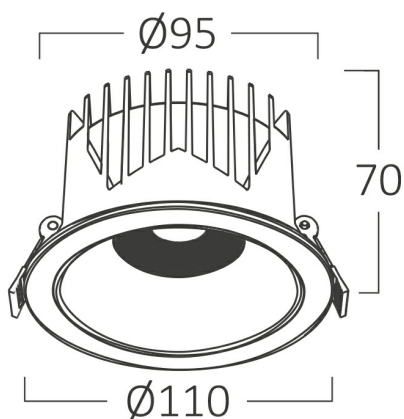

PRODUCT DATASHEET

MODEL NO BD37-00280

DESCRIPTION BRY-LINEX-CD20-20W-3CCT-WHT-LED DOWNLIGHT

3 CCT

General Characteristics

Model No	:	BD37-00280
Main Family	:	Indoor Lighting
Sub Family	:	LED Spotlight
Type	:	Schuko Socket
Body Color	:	White
Lamp Shape	:	Directional
Dimmable	:	Not-Dimmable
Light Source	:	LED
Warranty	:	3 years
Class	:	Class II
IP	:	IP20

Electrical Characteristics

Lifetime	:	20000 h
Voltage	:	220-240V
Power Factor	:	>0,5
Material	:	Aluminium
Frequency	:	50-60 Hz
Current	:	16 A

Package Informations

PCS/CTN	:	20 pcs
Length	:	600 mm
Width	:	250 mm
Height	:	220 mm
EAN	:	5949097738982

Product Characteristics

Wattage	:	20 w
Color Temperature	:	3IN1
Quse Lumen	:	2200 lm
Color Rendering Index (CRI)	:	>80
Energy Efficiency Level	:	E
Beam Angle	:	36° Degrees
Color Category	:	3IN1

Dimensions & Weight

Diameter	:	110 mm
P. Height	:	70 mm
Cutout	:	95 mm