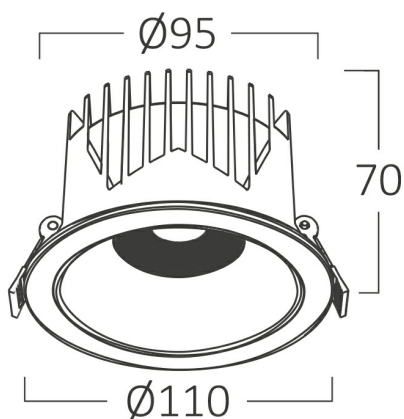

## PRODUCT DATASHEET

MODEL NO BD37-00280

DESCRIPTION BRY-LINEX-CD20-20W-3CCT-WHT-LED DOWNLIGHT

3 CCT

### General Characteristics

Model No	:	BD37-00280
Main Family	:	Indoor Lighting
Sub Family	:	LED Spotlight
Type	:	Spotlight
Body Color	:	White
Lamp Shape	:	Directional
Dimmable	:	Not-Dimmable
Light Source	:	LED
Warranty	:	3 years
Class	:	Class II
IP	:	IP20

### Package Informations

N.W.	:	7,05 kgs
G.W.	:	8,55 kgs
PCS/CTN	:	20 pcs
Length	:	600 mm
Width	:	250 mm
Height	:	220 mm
EAN	:	5949097738982

### Dimensions & Weight

Diameter	:	110 mm
P. Height	:	70 mm
Cutout	:	95 mm
Weight	:	352,5 gr