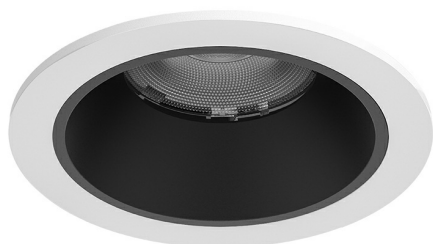

## PRODUCT DATASHEET

MODEL NO BD37-00280

DESCRIPTION BRY-LINEX-CD20-20W-3CCT-WHT-LED DOWNLIGHT

3 CCT

### General Characteristics

Model No	:	BD37-00280
Main Family	:	Indoor Lighting
Sub Family	:	LED Spotlight
Type	:	Spotlight
Body Color	:	White
Lamp Shape	:	Directional
Dimmable	:	Not-Dimmable
Light Source	:	LED
Warranty	:	3 years
Class	:	Class II
IP	:	IP20

### Product Characteristics

Wattage	:	20 w
Color Temperature	:	3IN1
Quse Lumen	:	2200 lm
Color Rendering Index (CRI)	:	>80
Energy Efficiency Level	:	E
Beam Angle	:	36° Degrees
Color Category	:	3IN1

### Dimensions & Weight

Diameter	:	110 mm
P. Height	:	70 mm
Cutout	:	95 mm
Weight	:	352,5 gr