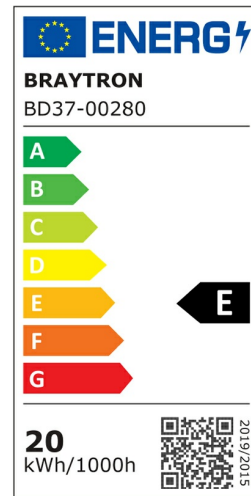

Braytron

PRODUCT DATASHEET

MODEL NO BD37-00280

DESCRIPTION BRY-LINEX-CD20-20W-3CCT-WHT-LED DOWNLIGHT

3 CCT

BRAYTRON SRL

Bulavardul iuliu maniu, Nr.616, Sector 6, 061129, Bucuresti-ROMANIA

info@braytron.com

www.braytron.com

General Characteristics

Model No	:	BD37-00280
Main Family	:	Indoor Lighting
Sub Family	:	LED Spotlight
Type	:	Spotlight
Body Color	:	White
Lamp Shape	:	Directional
Dimmable	:	Not-Dimmable
Light Source	:	LED
Warranty	:	3 years
Class	:	Class II
IP	:	IP20

Electrical Characteristics

Lifetime	:	20000 h
Voltage	:	220-240V
Power Factor	:	>0,5
Material	:	Aluminium
Working Temperature	:	-20 C+40 C
Frequency	:	50-60 Hz
Current	:	16 A

Package Informations

N.W.	:	7,05 kgs
G.W.	:	8,55 kgs
PCS/CTN	:	20 pcs
Length	:	600 mm
Width	:	250 mm
Height	:	220 mm
EAN	:	5949097738982

Product Characteristics

Wattage	:	20 w
Color Temperature	:	3IN1
Quse Lumen	:	2200 lm
Color Rendering Index (CRI)	:	>90
Energy Efficiency Level	:	E
Beam Angle	:	36° Degrees
Color Category	:	3IN1

Dimensions & Weight