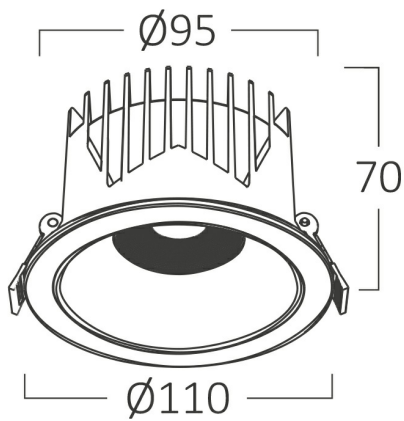

BRAYTRON SRL

Bulavardul iuliu maniu, Nr.616, Sector 6, 061129, Bucuresti-ROMANIA

info@braytron.com

www.braytron.com