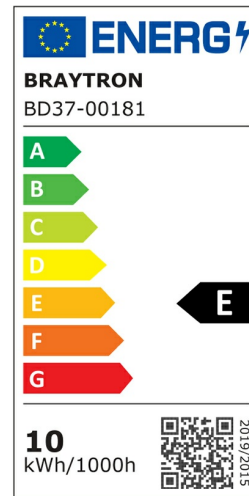

3CCT SWITCH

3000K 4000K 6500K

5 YEARS WARRANTY

LED

90 CRI

LINEX

BRAYTRON SRL

Bulavardul iuliu maniu, Nr.616, Sector 6, 061129, Bucuresti-ROMANIA

info@braytron.com

www.braytron.com

Page 1-2

General Characteristics

Model No	:	BD37-00181
Main Family	:	Indoor Lighting
Sub Family	:	LED Spotlight
Type	:	Spotlight
Body Color	:	White-Black
Lamp Shape	:	Directional
Warranty	:	5 Years
Class	:	CLASS II
IP	:	IP20

Electrical Characteristics

Lifetime	:	25000 h
Voltage	:	220-240V 50/60Hz
Power Factor	:	>0,5
Material	:	Aluminium-PC
Working Temperature	:	-20°C ~ +40°C

Package Informations

N.W.	:	5,2 kgs
G.W.	:	6,55 kgs
PCS/CTN	:	30
Length	:	52 cm
Width	:	23 cm
Height	:	20 cm
EAN	:	5949097738975

Product Characteristics

Wattage	:	10 w
Color Temperature	:	3IN1
Quse Lumen	:	1150 lm
Color Rendering Index (CRI)	:	≥90
Energy Efficiency Level	:	E
Beam Angle	:	36°

Dimensions & Weight

Diameter	:	85 mm
P. Height	:	48 mm
Cutout	:	75 mm
Weight	:	173 gr