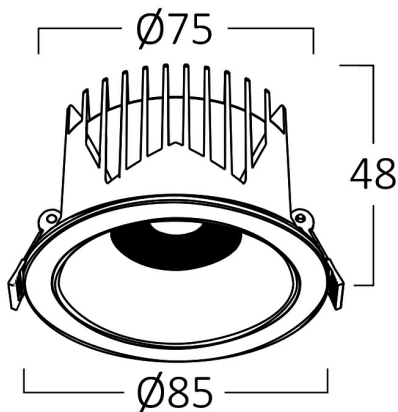

BRAYTRON SRL

Bulavardul iuliu maniu, Nr.616, Sector 6, 061129, Bucuresti-ROMANIA

info@braytron.com

www.braytron.com

Page 1-2