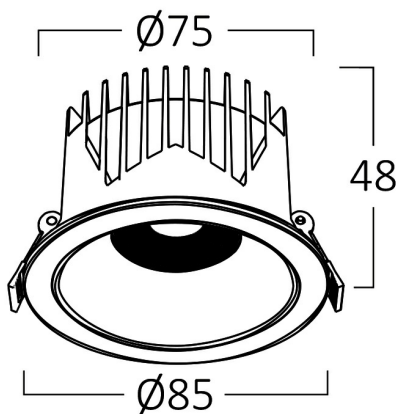

## PRODUCT DATASHEET

MODEL NO BD37-00181

DESCRIPTION BRY-LINEX-CD10-10W-3CCT-BLC-LED DOWNLIGHT

3 CCT

### General Characteristics

Model No	:	BD37-00181
Main Family	:	Indoor Lighting
Sub Family	:	LED Spotlight
Type	:	Schuko Socket
Body Color	:	Black
Lamp Shape	:	Directional
Dimmable	:	Not-Dimmable
Light Source	:	LED
Warranty	:	3 years
Class	:	Class II
IP	:	IP20

### Package Informations

N.W.	:	5,25 kgs
G.W.	:	6,70 kgs
PCS/CTN	:	30 pcs
Length	:	520 mm
Width	:	220 mm
Height	:	195 mm
EAN	:	5949097738975

### Dimensions & Weight

Diameter	:	85 mm
P. Height	:	48 mm
Cutout	:	75 mm
Weight	:	175 gr