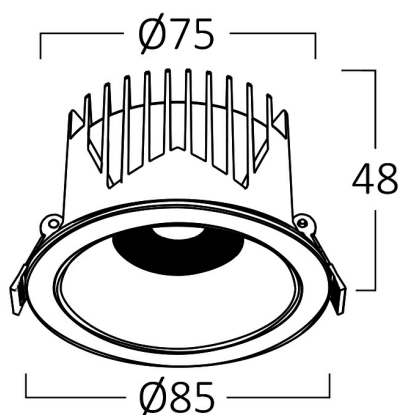

PRODUCT DATASHEET

MODEL NO BD37-00181

DESCRIPTION BRY-LINEX-CD10-10W-3CCT-BLC-LED DOWNLIGHT

3 CCT

General Characteristics

Model No	:	BD37-00181
Main Family	:	Indoor Lighting
Sub Family	:	LED Spotlight
Type	:	Spotlight
Body Color	:	Black
Lamp Shape	:	Directional
Dimmable	:	Not-Dimmable
Light Source	:	LED
Warranty	:	3 years
Class	:	Class II
IP	:	IP20

Electrical Characteristics

Lifetime	:	20000 h
Voltage	:	220-240V
Power Factor	:	>0,5
Material	:	Aluminium
Frequency	:	50-60 Hz

Package Informations

N.W.	:	5,25 kgs
G.W.	:	6,70 kgs
PCS/CTN	:	30 pcs
Length	:	520 mm
Width	:	220 mm
Height	:	195 mm
EAN	:	5949097738975

Product Characteristics

Wattage	:	10 w
Color Temperature	:	3IN1
Quse Lumen	:	1150 lm
Color Rendering Index (CRI)	:	>80
Energy Efficiency Level	:	E
Beam Angle	:	36° Degrees
Color Category	:	3IN1

Dimensions & Weight

Diameter	:	85 mm
P. Height	:	48 mm
Cutout	:	75 mm
Weight	:	175 gr