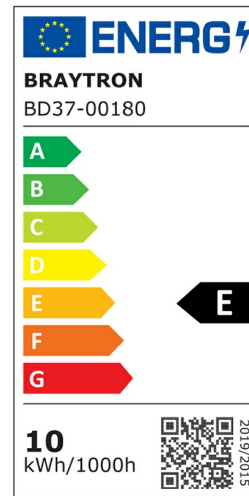

Braytron

PRODUCT DATASHEET

MODEL NO BD37-00180

DESCRIPTION BRY-LINEX-CD10-10W-3CCT-WHT-LED DOWNLIGHT

3 CCT

BRAYTRON SRL

Bulavardul iuliu maniu, Nr.616, Sector 6, 061129, Bucuresti-ROMANIA

info@braytron.com

www.braytron.com

General Characteristics

Model No	:	BD37-00180
Main Family	:	Indoor Lighting
Sub Family	:	LED Spotlight
Type	:	Spotlight
Body Color	:	White
Lamp Shape	:	Directional
Dimmable	:	Not-Dimmable
Light Source	:	LED
Warranty	:	3 years
Class	:	Class II
IP	:	IP20

Electrical Characteristics

Lifetime	:	20000 h
Voltage	:	220-240V
Power Factor	:	>0,5
Material	:	Aluminium
Frequency	:	50-60 Hz

Package Informations

N.W.	:	5,25 kgs
G.W.	:	6,70 kgs
PCS/CTN	:	30 pcs
Length	:	520 mm
Width	:	220 mm
Height	:	195 mm
EAN	:	5949097738968

Product Characteristics

Wattage	:	10 w
Color Temperature	:	3IN1
Quse Lumen	:	1150 lm
Color Rendering Index (CRI)	:	>90
Energy Efficiency Level	:	E
Beam Angle	:	36° Degrees
Color Category	:	3IN1

Dimensions & Weight