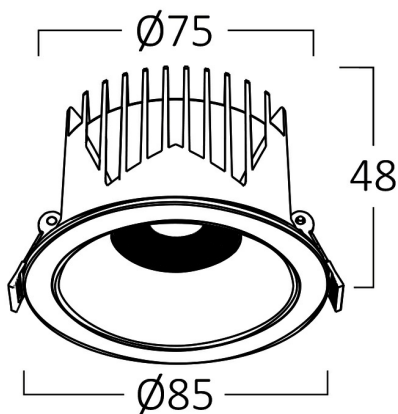

PRODUCT DATASHEET

MODEL NO BD37-00180

DESCRIPTION BRY-LINEX-CD10-10W-3CCT-WHT-LED DOWNLIGHT

3 CCT

General Characteristics

Model No	:	BD37-00180
Main Family	:	Indoor Lighting
Sub Family	:	LED Spotlight
Type	:	Spotlight
Body Color	:	White
Lamp Shape	:	Directional
Dimmable	:	Not-Dimmable
Light Source	:	LED
Warranty	:	3 years
Class	:	Class II
IP	:	IP20

Electrical Characteristics

Lifetime	:	20000 h
Voltage	:	220-240V
Power Factor	:	>0,5
Material	:	Aluminium
Frequency	:	50-60 Hz

Package Informations

N.W.	:	5,25 kgs
G.W.	:	6,70 kgs
PCS/CTN	:	30 pcs
Length	:	520 mm
Width	:	220 mm
Height	:	195 mm
EAN	:	5949097738968

Product Characteristics

Wattage	:	10 w
Color Temperature	:	3IN1
Quse Lumen	:	1150 lm
Color Rendering Index (CRI)	:	>80
Energy Efficiency Level	:	E
Beam Angle	:	36° Degrees
Color Category	:	3IN1

Dimensions & Weight

Diameter	:	85 mm
P. Height	:	48 mm
Cutout	:	75 mm
Weight	:	175 gr