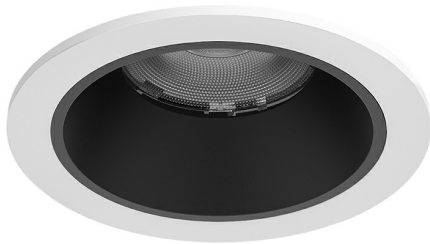

PRODUCT DATASHEET

MODEL NO BD37-00180

DESCRIPTION BRY-LINEX-CD10-10W-3CCT-WHT-LED DOWNLIGHT

3 CCT

General Characteristics

Model No	:	BD37-00180
Main Family	:	Indoor Lighting
Sub Family	:	LED Spotlight
Type	:	Spotlight
Body Color	:	White
Lamp Shape	:	Directional
Dimmable	:	Not-Dimmable
Light Source	:	LED
Warranty	:	3 years
Class	:	Class II
IP	:	IP20

Electrical Characteristics

Lifetime	:	20000 h
Voltage	:	220-240V
Power Factor	:	>0,5
Material	:	Aluminium
Frequency	:	50-60 Hz

Package Informations

N.W.	:	5,25 kgs
G.W.	:	6,70 kgs
PCS/CTN	:	30 pcs
Length	:	520 mm
Width	:	220 mm
Height	:	195 mm
EAN	:	5949097738968

Product Characteristics

Wattage	:	10 w
Color Temperature	:	3IN1
Quse Lumen	:	1150 lm
Color Rendering Index (CRI)	:	>80
Energy Efficiency Level	:	E
Beam Angle	:	36° Degrees
Color Category	:	3IN1

Dimensions & Weight

Diameter	:	85 mm
P. Height	:	48 mm
Cutout	:	75 mm
Weight	:	175 gr