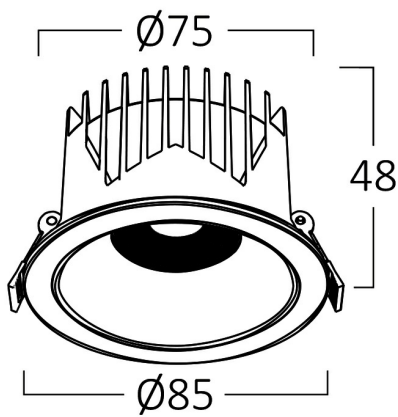

Braytron

PRODUCT DATASHEET

MODEL NO BD37-00110

DESCRIPTION BRY-LINEX-CD10-10W-4000K-WHT-LED DOWNLIGHT

BRAYTRON SRL

Bulavardul iuliu maniu, Nr.616, Sector 6, 061129, Bucuresti-ROMANIA

info@braytron.com

www.braytron.com