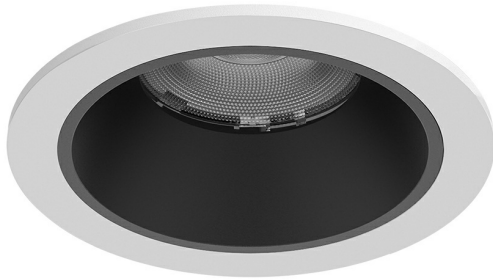

Braytron

PRODUCT DATASHEET

MODEL NO BD37-00110

DESCRIPTION BRY-LINEX-CD10-10W-4000K-WHT-LED DOWNLIGHT

BRAYTRON SRL

Bulavardul iuliu maniu, Nr.616, Sector 6, 061129, Bucuresti-ROMANIA

info@braytron.com

www.braytron.com

General Characteristics

Model No	:	BD37-00110
Main Family	:	Indoor Lighting
Sub Family	:	LED Spotlight
Type	:	Spotlight
Body Color	:	White
Lamp Shape	:	Directional
Dimmable	:	Not-Dimmable
Light Source	:	LED
Warranty	:	3 years
Class	:	Class II
IP	:	IP20

Product Characteristics

Wattage	:	10 w
Color Temperature	:	4000K
Quse Lumen	:	1000 lm
Color Rendering Index (CRI)	:	>90
Energy Efficiency Level	:	E
Beam Angle	:	36° Degrees
Color Category	:	Natural White

Dimensions & Weight

Diameter	:	85 mm
P. Height	:	48 mm
Cutout	:	75 mm
Weight	:	164 gr