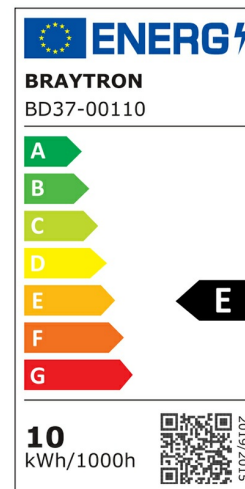

PRODUCT DATASHEET

MODEL NO BD37-00110

DESCRIPTION BRY-LINEX-CD10-10W-4000K-WHT-LED DOWNLIGHT

General Characteristics

Model No	:	BD37-00110
Main Family	:	Indoor Lighting
Sub Family	:	LED Spotlight
Type	:	Spotlight
Body Color	:	White
Lamp Shape	:	Directional
Dimmable	:	Not-Dimmable
Light Source	:	LED
Warranty	:	3 years
Class	:	Class II
IP	:	IP20

Electrical Characteristics

Lifetime	:	20000 h
Voltage	:	220-240V
Power Factor	:	>0,5
Material	:	Aluminium
Working Temperature	:	-20 C+40 C
Frequency	:	50-60 Hz

Package Informations

N.W.	:	8,20 kgs
G.W.	:	10,35 kgs
PCS/CTN	:	50 pcs
Length	:	525 mm
Width	:	225 mm
Height	:	320 mm
EAN	:	5949097731839

Product Characteristics

Wattage	:	10 w
Color Temperature	:	4000K
Quse Lumen	:	1000 lm
Color Rendering Index (CRI)	:	>80
Energy Efficiency Level	:	E
Beam Angle	:	36° Degrees
Color Category	:	Natural White

Dimensions & Weight

Diameter	:	85 mm
P. Height	:	48 mm
Cutout	:	75 mm
Weight	:	164 gr