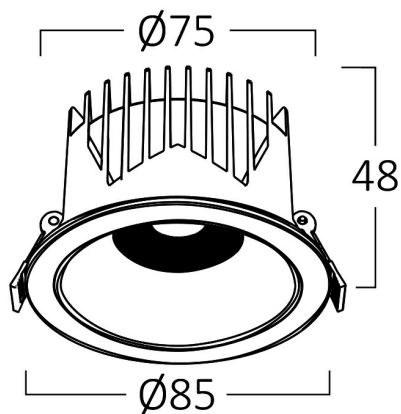

PRODUCT DATASHEET

MODEL NO BD37-00110

DESCRIPTION BRY-LINEX-CD10-10W-4000K-WHT-LED DOWNLIGHT

General Characteristics

Model No	:	BD37-00110
Main Family	:	Indoor Lighting
Sub Family	:	LED Spotlight
Type	:	Spotlight
Body Color	:	White
Lamp Shape	:	Directional
Dimmable	:	Not-Dimmable
Light Source	:	LED
Warranty	:	3 years
Class	:	Class II
IP	:	IP20

Electrical Characteristics

Lifetime	:	20000 h
Voltage	:	220-240V
Power Factor	:	>0,5
Material	:	Aluminium
Working Temperature	:	-20 C+40 C
Frequency	:	50-60 Hz

Package Informations

N.W.	:	8,20 kgs
G.W.	:	10,35 kgs
PCS/CTN	:	50 pcs
Length	:	525 mm
Width	:	225 mm
Height	:	320 mm
EAN	:	5949097731839

Product Characteristics

Wattage	:	10 w
Color Temperature	:	4000K
Quse Lumen	:	1000 lm
Color Rendering Index (CRI)	:	>80
Energy Efficiency Level	:	E
Beam Angle	:	36° Degrees
Color Category	:	Natural White

Dimensions & Weight

Diameter	:	85 mm
P. Height	:	48 mm
Cutout	:	75 mm
Weight	:	164 gr