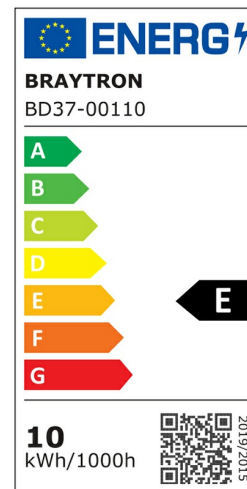

Braytron

PRODUCT DATASHEET

MODEL NO BD37-00110

DESCRIPTION BRY-LINEX-CD10-10W-4000K-WHT-LED DOWNLIGHT

BRAYTRON SRL

Bulavardul iuliu maniu, Nr.616, Sector 6, 061129, Bucuresti-ROMANIA

info@braytron.com

www.braytron.com

General Characteristics

Model No	:	BD37-00110
Main Family	:	Indoor Lighting
Sub Family	:	LED Spotlight
Type	:	Spotlight
Body Color	:	White
Lamp Shape	:	Directional
Dimmable	:	Not-Dimmable
Light Source	:	LED
Warranty	:	3 years
Class	:	Class II
IP	:	IP20

Electrical Characteristics

Lifetime	:	20000 h
Voltage	:	220-240V
Power Factor	:	>0,5
Material	:	Aluminium
Working Temperature	:	-20 C+40 C
Frequency	:	50-60 Hz

Package Informations

N.W.	:	8,20 kgs
G.W.	:	10,35 kgs
PCS/CTN	:	50 pcs
Length	:	525 mm
Width	:	225 mm
Height	:	320 mm
EAN	:	5949097731839

Product Characteristics

Wattage	:	10 w
Color Temperature	:	4000K
Quse Lumen	:	1000 lm
Color Rendering Index (CRI)	:	>90
Energy Efficiency Level	:	E
Beam Angle	:	36° Degrees
Color Category	:	Natural White