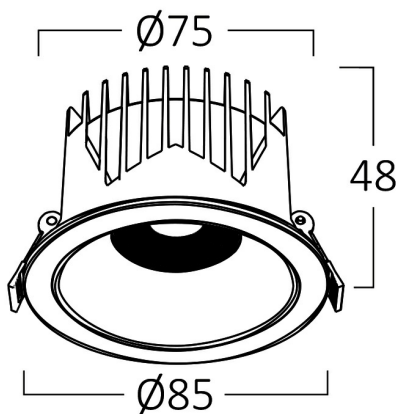

PRODUCT DATASHEET

MODEL NO BD37-00100

DESCRIPTION BRY-LINEX-CD10-10W-3000K-WHT-LED DOWNLIGHT

General Characteristics

Model No	:	BD37-00100
Main Family	:	Indoor Lighting
Sub Family	:	LED Spotlight
Type	:	Spotlight
Body Color	:	White
Lamp Shape	:	Directional
Dimmable	:	Not-Dimmable
Light Source	:	LED
Warranty	:	3 years
Class	:	Class II
IP	:	IP20

Electrical Characteristics

Lifetime	:	20000 h
Voltage	:	220-240V
Power Factor	:	>0,5
Material	:	Aluminium
Working Temperature	:	-20 C+40 C
Frequency	:	50-60 Hz

Package Informations

N.W.	:	8,20 kgs
G.W.	:	10,35 kgs
PCS/CTN	:	50 pcs
Length	:	525 mm
Width	:	225 mm
Height	:	320 mm
EAN	:	5949097731822

Product Characteristics

Wattage	:	10 w
Color Temperature	:	3000K
Quse Lumen	:	1000 lm
Color Rendering Index (CRI)	:	>80
Energy Efficiency Level	:	E
Beam Angle	:	36° Degrees
Color Category	:	Warm White

Dimensions & Weight

Diameter	:	85 mm
P. Height	:	48 mm
Cutout	:	75 mm
Weight	:	164 gr