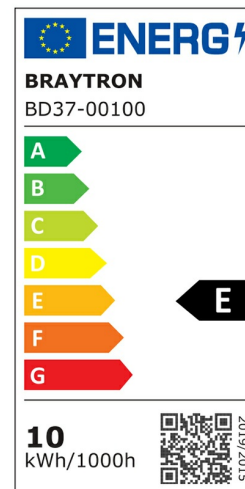

PRODUCT DATASHEET

MODEL NO BD37-00100

DESCRIPTION BRY-LINEX-CD10-10W-3000K-WHT-LED DOWNLIGHT

General Characteristics

Model No	:	BD37-00100
Main Family	:	Indoor Lighting
Sub Family	:	LED Spotlight
Type	:	Spotlight
Body Color	:	White
Lamp Shape	:	Directional
Dimmable	:	Not-Dimmable
Light Source	:	LED
Warranty	:	3 years
Class	:	Class II
IP	:	IP20

Electrical Characteristics

Lifetime	:	20000 h
Voltage	:	220-240V
Power Factor	:	>0,5
Material	:	Aluminium
Working Temperature	:	-20 C+40 C
Frequency	:	50-60 Hz

Package Informations

N.W.	:	8,20 kgs
G.W.	:	10,35 kgs
PCS/CTN	:	50 pcs
Length	:	525 mm
Width	:	225 mm
Height	:	320 mm
EAN	:	5949097731822

Product Characteristics

Wattage	:	10 w
Color Temperature	:	3000K
Quse Lumen	:	1000 lm
Color Rendering Index (CRI)	:	>80
Energy Efficiency Level	:	E
Beam Angle	:	36° Degrees
Color Category	:	Warm White

Dimensions & Weight