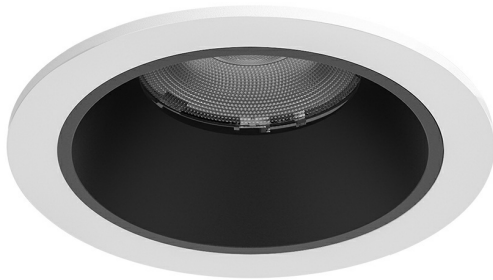

PRODUCT DATASHEET

MODEL NO BD37-00100

DESCRIPTION BRY-LINEX-CD10-10W-3000K-WHT-LED DOWNLIGHT

General Characteristics

Model No	:	BD37-00100
Main Family	:	Indoor Lighting
Sub Family	:	LED Spotlight
Type	:	Spotlight
Body Color	:	White
Lamp Shape	:	Directional
Dimmable	:	Not-Dimmable
Light Source	:	LED
Warranty	:	3 years
Class	:	Class II
IP	:	IP20

Electrical Characteristics

Lifetime	:	20000 h
Voltage	:	220-240V
Power Factor	:	>0,5
Material	:	Aluminium
Working Temperature	:	-20 C+40 C
Frequency	:	50-60 Hz

Package Informations

N.W.	:	8,20 kgs
G.W.	:	10,35 kgs
PCS/CTN	:	50 pcs
Length	:	525 mm
Width	:	225 mm
Height	:	320 mm
EAN	:	5949097731822

Product Characteristics

Wattage	:	10 w
Color Temperature	:	3000K
Quse Lumen	:	1000 lm
Color Rendering Index (CRI)	:	>80
Energy Efficiency Level	:	E
Beam Angle	:	36° Degrees
Color Category	:	Warm White

Dimensions & Weight

Diameter	:	85 mm
P. Height	:	48 mm
Cutout	:	75 mm
Weight	:	164 gr