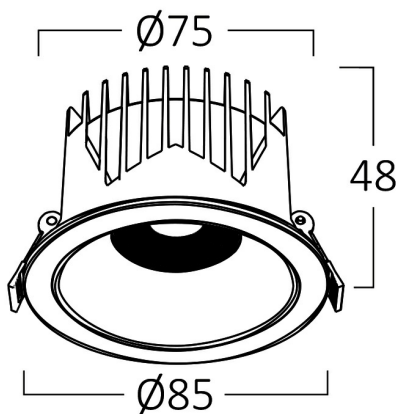

Braytron

PRODUCT DATASHEET

MODEL NO BD37-00100

DESCRIPTION BRY-LINEX-CD10-10W-3000K-WHT-LED DOWNLIGHT

BRAYTRON SRL

Bulavardul iuliu maniu, Nr.616, Sector 6, 061129, Bucuresti-ROMANIA

info@braytron.com

www.braytron.com