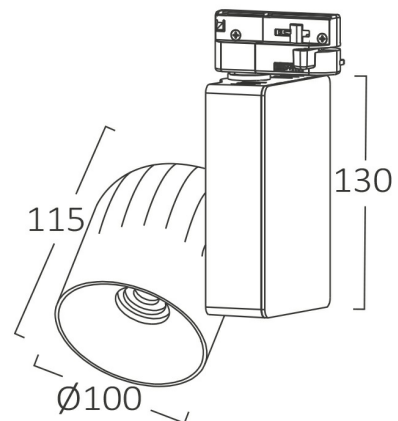

PRODUCT DATASHEET

MODEL NO BD30-70431

DESCRIPTION BRY 40w 6500K SHOPLINE-PF-COB LED -4WRS-TRACKLIGHT

General Characteristics

Model No	:	BD30-70431
Main Family	:	Track Lighting
Sub Family	:	LED Tracklight
Type	:	Tracklight
Body Color	:	Black
Lamp Shape	:	Non-Directional
Dimmable	:	Not-Dimmable
Light Source	:	LED
Socket	:	4 Wires
Warranty	:	2 years
Class	:	Class II
IP	:	IP40

Electrical Characteristics

Lifetime	:	20000 h
Voltage	:	220-240V
Power Factor	:	>0,9
Material	:	Aluminium
Working Temperature	:	-20C+40C
Frequency	:	50-60 Hz

Package Informations

N.W.	:	14,83 kgs
G.W.	:	15,71 kgs
PCS/CTN	:	12 pcs
Length	:	540 mm
Width	:	460 mm
Height	:	340 mm
EAN	:	5949097714504

Product Characteristics

Wattage	:	40 w
Color Temperature	:	6500K
Quse Lumen	:	3600 lm
Color Rendering Index (CRI)	:	>80
Beam Angle	:	36° Degrees

Dimensions & Weight

P. Length	:	130 mm
P. Width	:	100 mm
P. Height	:	115 mm
Weight	:	1232 gr