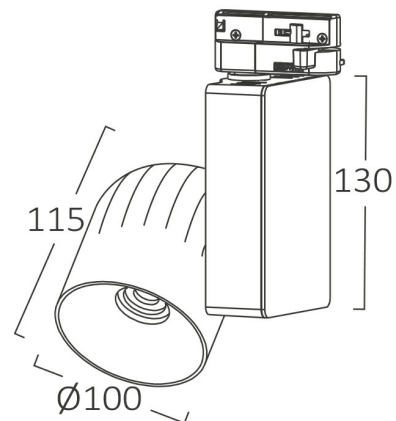

## PRODUCT DATASHEET

MODEL NO BD30-70430

DESCRIPTION BRY 40w 6500K SHOPLINE-PF-COB LED -4WRS-TRACKLIGHT

### General Characteristics

Model No	:	BD30-70430
Main Family	:	Track Lighting
Sub Family	:	LED Tracklight
Type	:	Tracklight
Body Color	:	White
Lamp Shape	:	Non-Directional
Dimmable	:	Not-Dimmable
Light Source	:	LED
Socket	:	4 Wires
Warranty	:	2 years
Class	:	Class II
IP	:	IP40

### Package Informations

N.W.	:	14,83 kgs
G.W.	:	15,71 kgs
PCS/CTN	:	12 pcs
Length	:	540 mm
Width	:	460 mm
Height	:	340 mm
EAN	:	5949097714467

### Dimensions & Weight

P. Length	:	130 mm
P. Width	:	100 mm
P. Height	:	115 mm
Weight	:	1232 gr