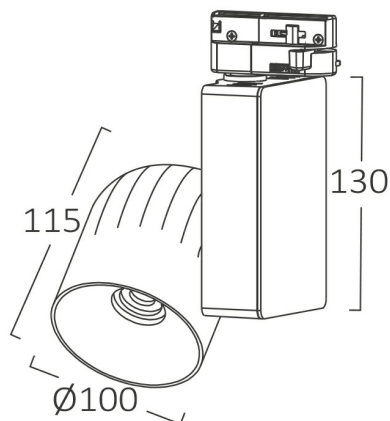

Braytron

PRODUCT DATASHEET

MODEL NO BD30-70421

DESCRIPTION BRY-SHOPLINE-PF-40W-COB-BLC-5000K-4WRS-TRACKLIGHT

BRAYTRON SRL

Bulavardul Iuliu Maniu, Nr.616, Sector 6, 061129, Bucuresti-ROMANIA

info@braytron.com

www.braytron.com

Page 1-2

General Characteristics

Model No	:	BD30-70421
Main Family	:	Track Lighting
Sub Family	:	LED Tracklight
Type	:	Tracklight
Body Color	:	Black
Lamp Shape	:	Non-Directional
Dimmable	:	Not-Dimmable
Light Source	:	LED
Socket	:	4 Wires
Warranty	:	2 years
Class	:	Class II
IP	:	IP20

Electrical Characteristics

Lifetime	:	20000 h
Voltage	:	220-240V
Power Factor	:	>0,9
Material	:	Aluminium
Working Temperature	:	-20 C+40 C
Frequency	:	50-60 Hz

Package Informations

N.W.	:	14,83 kgs
G.W.	:	15,71 kgs
PCS/CTN	:	12 pcs
Length	:	540 mm
Width	:	460 mm
Height	:	340 mm
EAN	:	5949097714498

Product Characteristics

Wattage	:	40 w
Color Temperature	:	5000K
Quse Lumen	:	3600 lm
Color Rendering Index (CRI)	:	>80
Beam Angle	:	36° Degrees

Dimensions & Weight

P. Length	:	130 mm
P. Width	:	100 mm
P. Height	:	115 mm
Weight	:	1232 gr