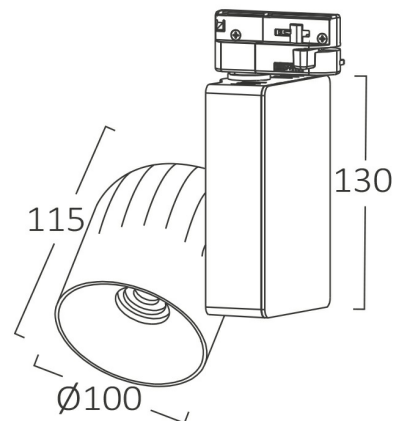

## PRODUCT DATASHEET

MODEL NO BD30-70421

DESCRIPTION BRY 40w 5000K SHOPLINE-PF-COB LED -4WRS-TRACKLIGHT

### General Characteristics

Model No	:	BD30-70421
Main Family	:	Track Lighting
Sub Family	:	LED Tracklight
Type	:	Tracklight
Body Color	:	Black
Lamp Shape	:	Non-Directional
Dimmable	:	Not-Dimmable
Light Source	:	LED
Socket	:	4 Wires
Warranty	:	2 years
Class	:	Class II
IP	:	IP40

### Package Informations

N.W.	:	14,83 kgs
G.W.	:	15,71 kgs
PCS/CTN	:	12 pcs
Length	:	540 mm
Width	:	460 mm
Height	:	340 mm
EAN	:	5949097714498

### Dimensions & Weight

P. Length	:	130 mm
P. Width	:	100 mm
P. Height	:	115 mm
Weight	:	1232 gr