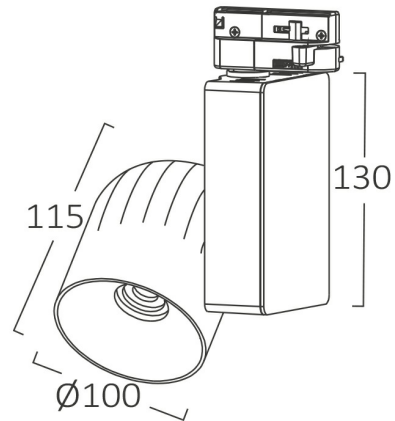

Braytron

PRODUCT DATASHEET

MODEL NO BD30-70420

DESCRIPTION BRY-SHOPLINE-PF-40W-COB-WHT-5000K-4WRS-TRACKLIGHT

BRAYTRON SRL

Bulavardul iuliu maniu, Nr.616, Sector 6, 061129, Bucuresti-ROMANIA

info@braytron.com

www.braytron.com

Page 1-2

General Characteristics

Model No	:	BD30-70420
Main Family	:	Track Lighting
Sub Family	:	LED Tracklight
Type	:	Tracklight
Body Color	:	White
Lamp Shape	:	Non-Directional
Dimmable	:	Not-Dimmable
Light Source	:	LED
Socket	:	4 Wires
Warranty	:	2 years
Class	:	Class II
IP	:	IP20

Electrical Characteristics

Lifetime	:	20000 h
Voltage	:	220-240V
Power Factor	:	>0,9
Material	:	Aluminium
Working Temperature	:	-20 C+40 C
Frequency	:	50-60 Hz

Package Informations

N.W.	:	14,83 kgs
G.W.	:	15,71 kgs
PCS/CTN	:	12 pcs
Length	:	540 mm
Width	:	460 mm
Height	:	340 mm
EAN	:	5949097714450

Product Characteristics

Wattage	:	40 w
Color Temperature	:	5000K
Quse Lumen	:	3600 lm
Color Rendering Index (CRI)	:	>80
Beam Angle	:	36° Degrees

Dimensions & Weight

P. Length	:	130 mm
P. Width	:	100 mm
P. Height	:	115 mm
Weight	:	1232 gr