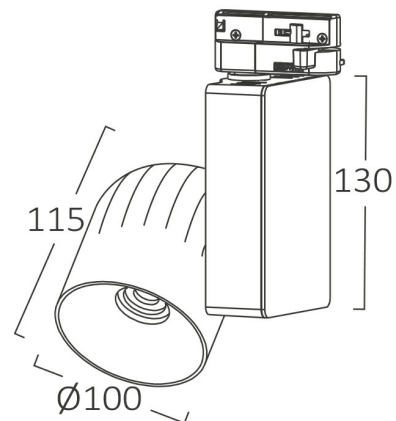

## PRODUCT DATASHEET

MODEL NO BD30-70420

DESCRIPTION BRY 40w 5000K SHOPLINE-PF-COB LED -4WRS-TRACKLIGHT

### General Characteristics

Model No	:	BD30-70420
Main Family	:	Track Lighting
Sub Family	:	LED Tracklight
Type	:	Tracklight
Body Color	:	White
Lamp Shape	:	Non-Directional
Dimmable	:	Not-Dimmable
Light Source	:	LED
Socket	:	4 Wires
Warranty	:	2 years
Class	:	Class II
IP	:	IP40

### Package Informations

N.W.	:	14,83 kgs
G.W.	:	15,71 kgs
PCS/CTN	:	12 pcs
Length	:	540 mm
Width	:	460 mm
Height	:	340 mm
EAN	:	5949097714450

### Dimensions & Weight

P. Length	:	130 mm
P. Width	:	100 mm
P. Height	:	115 mm
Weight	:	1232 gr