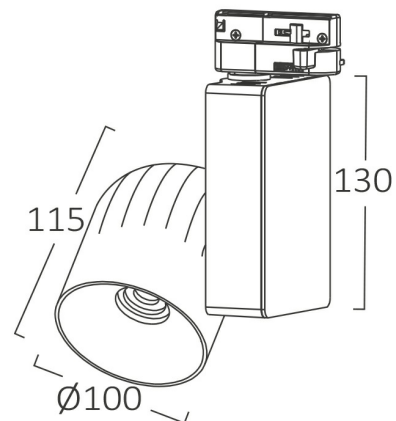

PRODUCT DATASHEET

MODEL NO BD30-70411

DESCRIPTION BRY 40w 4000K SHOPLINE-PF-COB LED -4WRS-TRACKLIGHT

General Characteristics

Model No	:	BD30-70411
Main Family	:	Track Lighting
Sub Family	:	LED Tracklight
Type	:	Tracklight
Body Color	:	Black
Lamp Shape	:	Non-Directional
Dimmable	:	Not-Dimmable
Light Source	:	LED
Socket	:	4 Wires
Warranty	:	2 years
Class	:	Class II
IP	:	IP40

Electrical Characteristics

Lifetime	:	20000 h
Voltage	:	220-240V
Power Factor	:	>0,9
Material	:	Aluminium
Working Temperature	:	-20C+40C
Frequency	:	50-60 Hz

Package Informations

N.W.	:	14,83 kgs
G.W.	:	15,71 kgs
PCS/CTN	:	12 pcs
Length	:	540 mm
Width	:	460 mm
Height	:	340 mm
EAN	:	5949097714481

Product Characteristics

Wattage	:	40 w
Color Temperature	:	4000K
Quse Lumen	:	3600 lm
Color Rendering Index (CRI)	:	>80
Beam Angle	:	36° Degrees

Dimensions & Weight

P. Length	:	130 mm
P. Width	:	100 mm
P. Height	:	115 mm
Weight	:	1232 gr