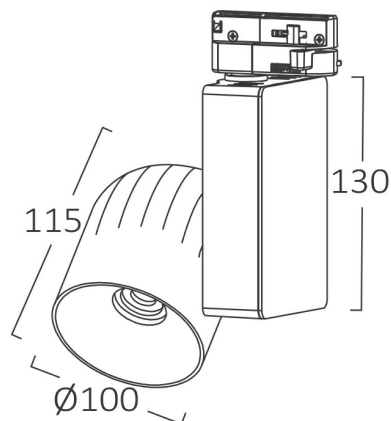

Braytron

PRODUCT DATASHEET

MODEL NO BD30-70401

DESCRIPTION BRY-SHOPLINE-PF-40W-COB-BLC-3000K-4WRS-TRACKLIGHT

BRAYTRON SRL

Bulavardul Iuliu Maniu, Nr.616, Sector 6, 061129, Bucuresti-ROMANIA

info@braytron.com

www.braytron.com

Page 1-2

General Characteristics

Model No	:	BD30-70401
Main Family	:	Track Lighting
Sub Family	:	LED Tracklight
Type	:	Tracklight
Body Color	:	Black
Lamp Shape	:	Non-Directional
Dimmable	:	Not-Dimmable
Light Source	:	LED
Socket	:	4 Wires
Warranty	:	2 years
Class	:	Class II
IP	:	IP20

Electrical Characteristics

Lifetime	:	20000 h
Voltage	:	220-240V
Power Factor	:	>0,9
Material	:	Aluminium
Working Temperature	:	-20 C+40 C
Frequency	:	50-60 Hz

Package Informations

N.W.	:	14,83 kgs
G.W.	:	15,71 kgs
PCS/CTN	:	12 pcs
Length	:	540 mm
Width	:	460 mm
Height	:	340 mm
EAN	:	5949097714474

Product Characteristics

Wattage	:	40 w
Color Temperature	:	3000K
Quse Lumen	:	3600 lm
Color Rendering Index (CRI)	:	>80
Beam Angle	:	36° Degrees

Dimensions & Weight

P. Length	:	130 mm
P. Width	:	100 mm
P. Height	:	115 mm
Weight	:	1232 gr