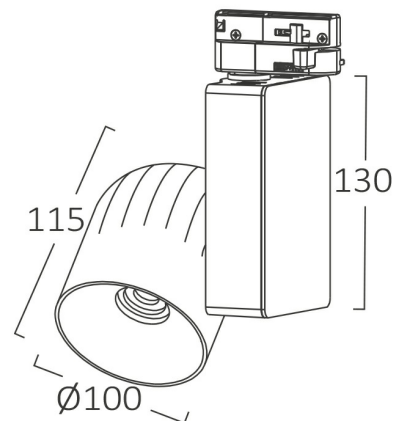

PRODUCT DATASHEET

MODEL NO BD30-70401

DESCRIPTION BRY 40w 3000K SHOPLINE-PF-COB LED -4WRS-TRACKLIGHT

General Characteristics

Model No	:	BD30-70401
Main Family	:	Track Lighting
Sub Family	:	LED Tracklight
Type	:	Tracklight
Body Color	:	Black
Lamp Shape	:	Non-Directional
Dimmable	:	Not-Dimmable
Light Source	:	LED
Socket	:	4 Wires
Warranty	:	2 years
Class	:	Class II
IP	:	IP40

Electrical Characteristics

Lifetime	:	20000 h
Voltage	:	220-240V
Power Factor	:	>0,9
Material	:	Aluminium
Working Temperature	:	-20C+40C
Frequency	:	50-60 Hz

Package Informations

N.W.	:	14,83 kgs
G.W.	:	15,71 kgs
PCS/CTN	:	12 pcs
Length	:	540 mm
Width	:	460 mm
Height	:	340 mm
EAN	:	5949097714474

Product Characteristics

Wattage	:	40 w
Color Temperature	:	3000K
Quse Lumen	:	3600 lm
Color Rendering Index (CRI)	:	>80
Beam Angle	:	36° Degrees

Dimensions & Weight

P. Length	:	130 mm
P. Width	:	100 mm
P. Height	:	115 mm
Weight	:	1232 gr